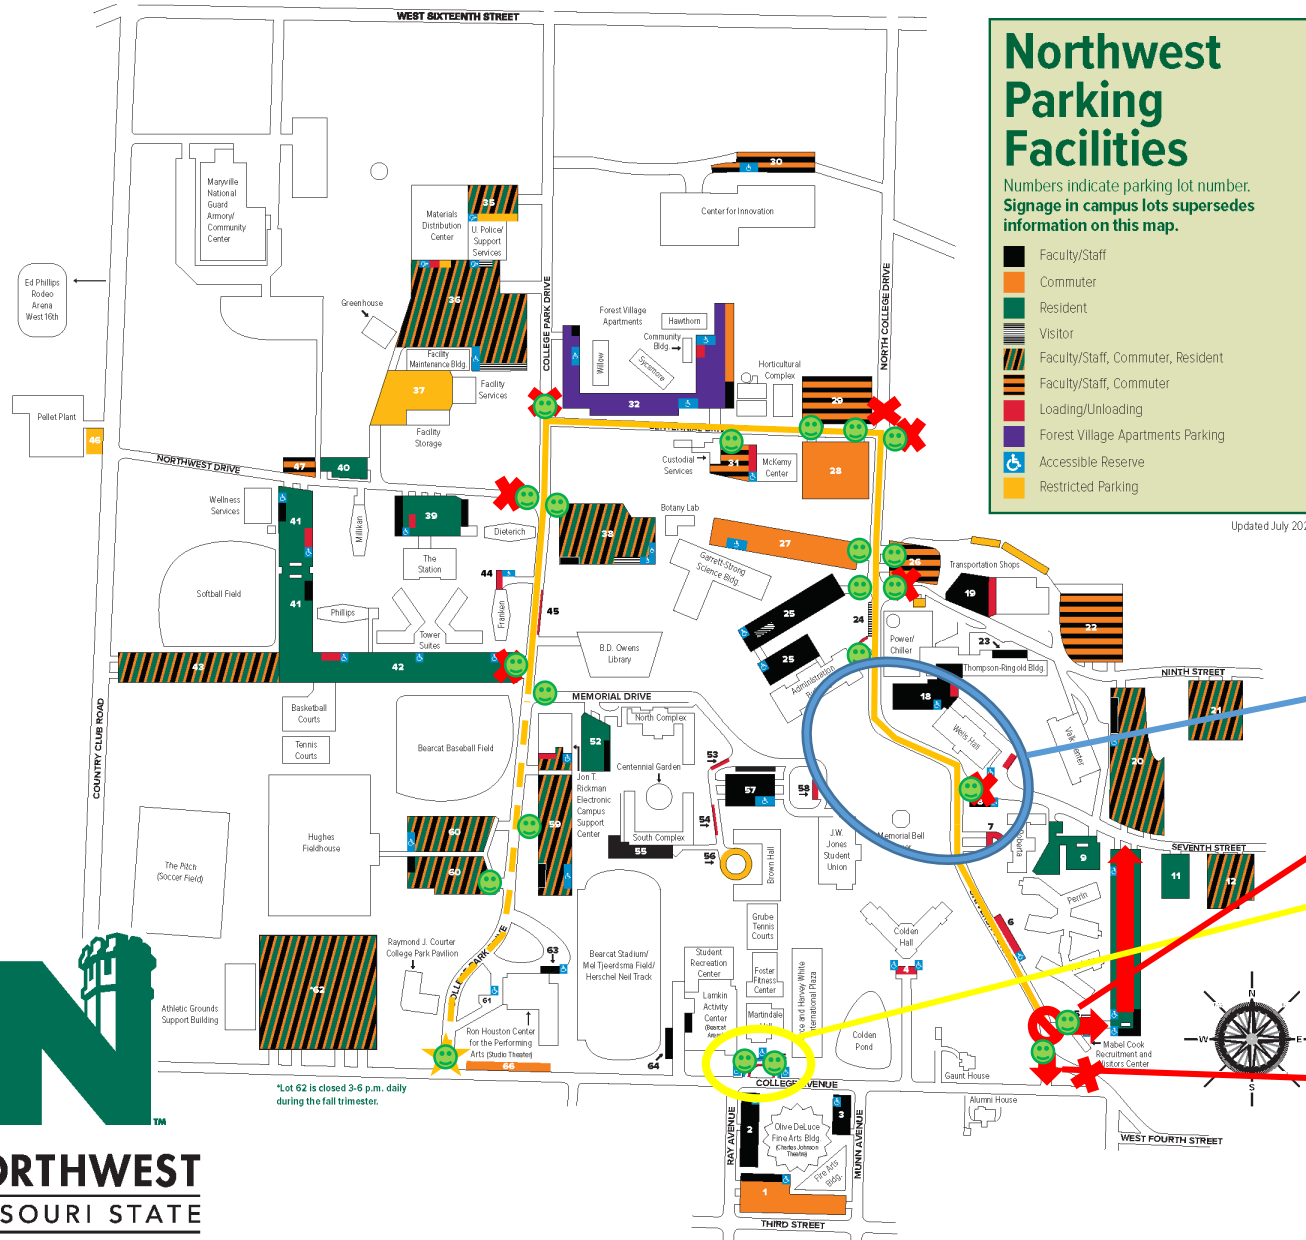

PARKING ON CAMPUS

- Parade Route
- Parade Line Up
- Homecoming Volunteer
- Physical Barricade
- End Route
- Start Route

Northwest Parking Facilities

Numbers indicate parking lot number. Signage in campus lots supersedes information on this map.

- Faculty/Staff
- Commuter
- Resident
- Visitor
- Faculty/Staff, Commuter, Resident
- Loading/Unloading
- Forest Village Apartments Parking
- Accessible Reserve
- Restricted Parking

Updated July 2020

- Live streaming zone
- Exit for entries without trailers
- Target spot for:
  - Royalty
  - Steppers
  - Cheer
- Exit for entries with trailers