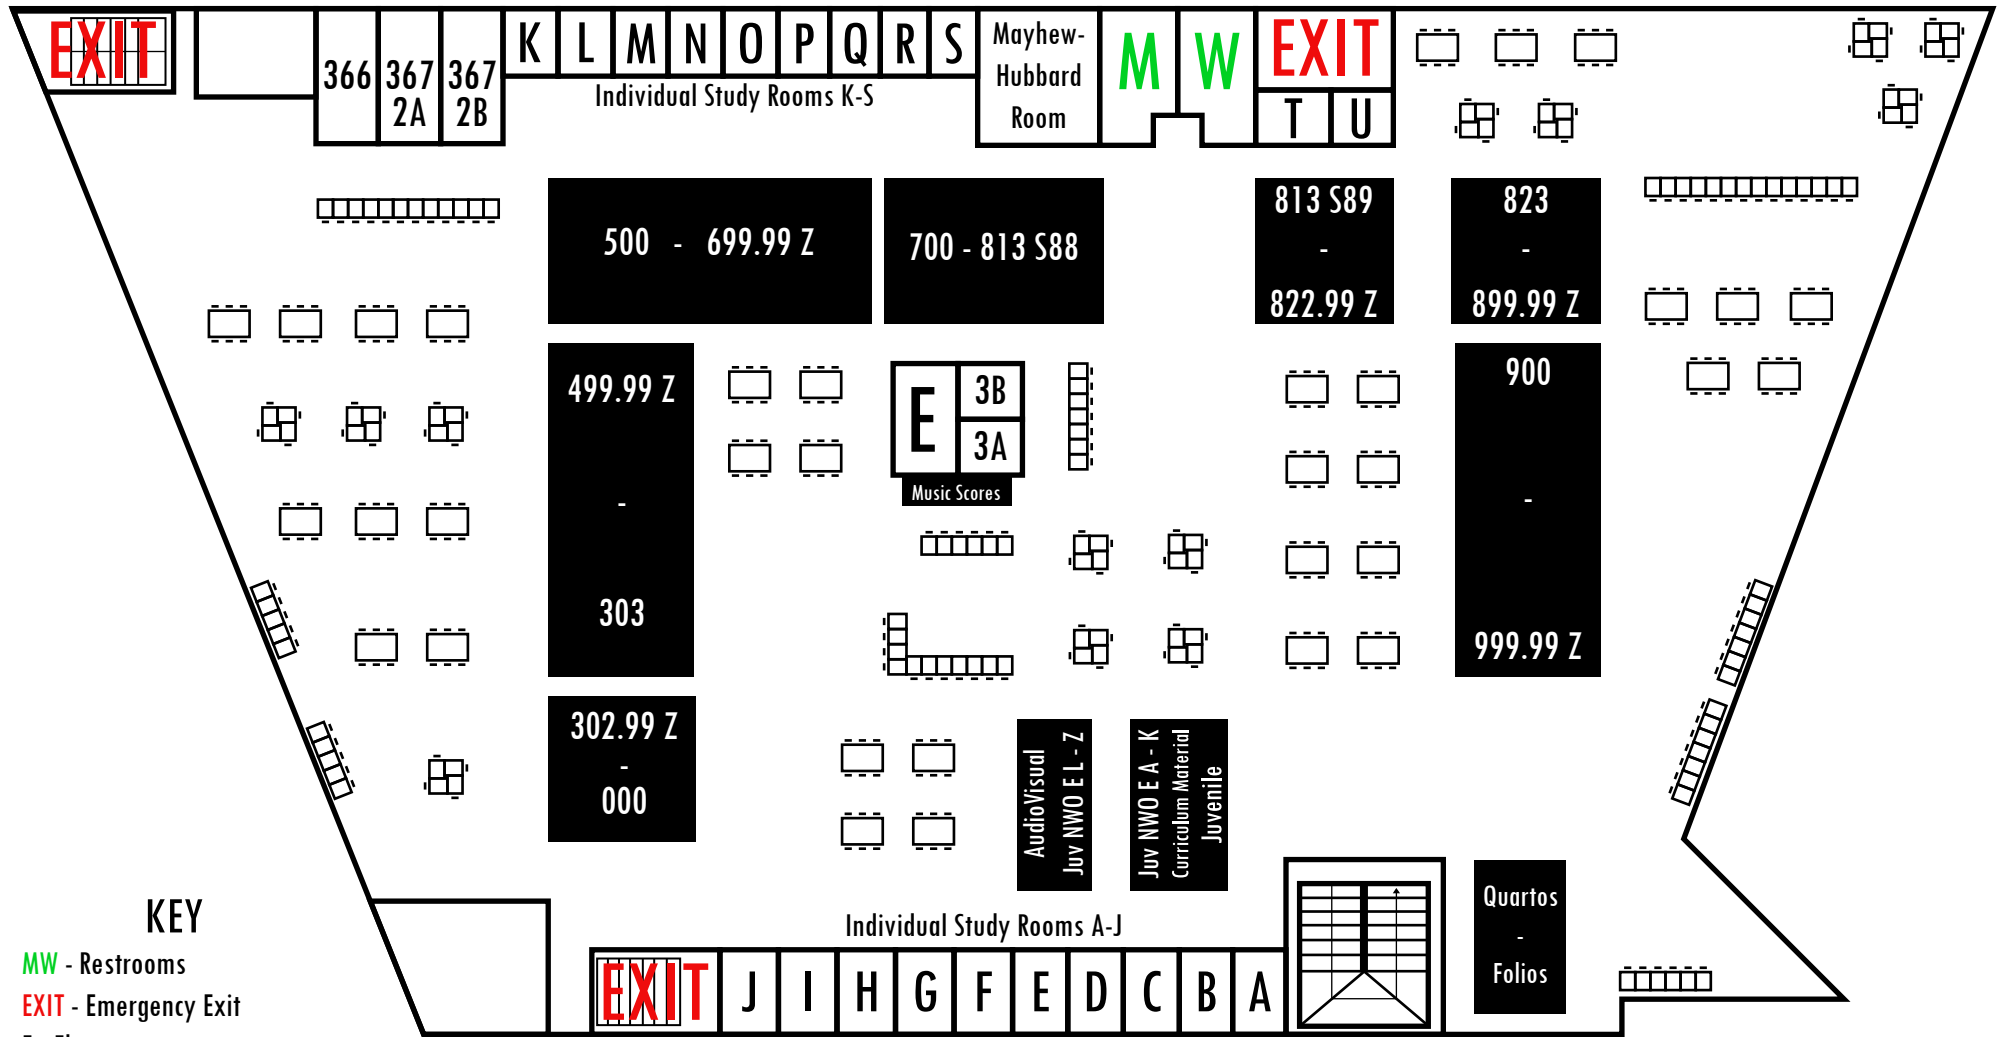

# B.D. Owens Library | Third Floor

**KEY**  
 MW - Restrooms  
 EXIT - Emergency Exit  
 E - Elevator