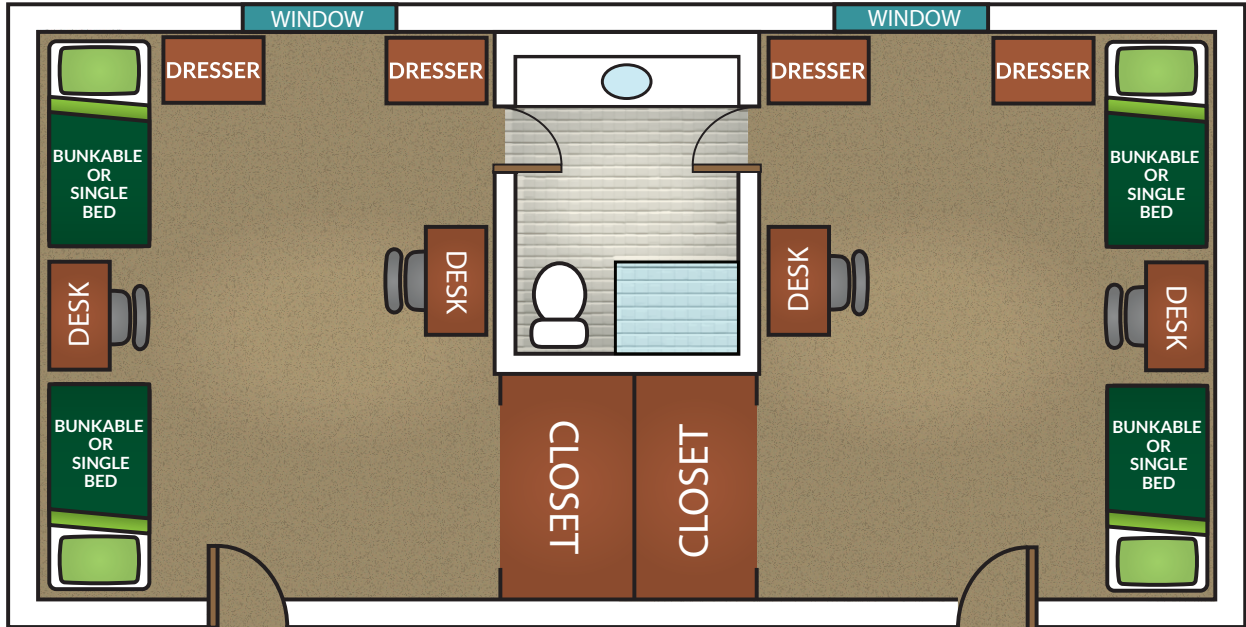

ROBERTA HALL

Available to upperclass, sorority women

Room specifications:

Window: Sizes vary from room to room. Blinds included.

Ceiling: 8' high

Door: 36" by 80"

Closet: Sizes and layouts vary from room to room.

Mattresses: 80" long (extra-long twin sheets recommended)

All freestanding furniture with bunkable beds.

NOTE: These are measurements of typical rooms. Your room will vary slightly. All furniture must remain in the room. There is no additional space for storage.