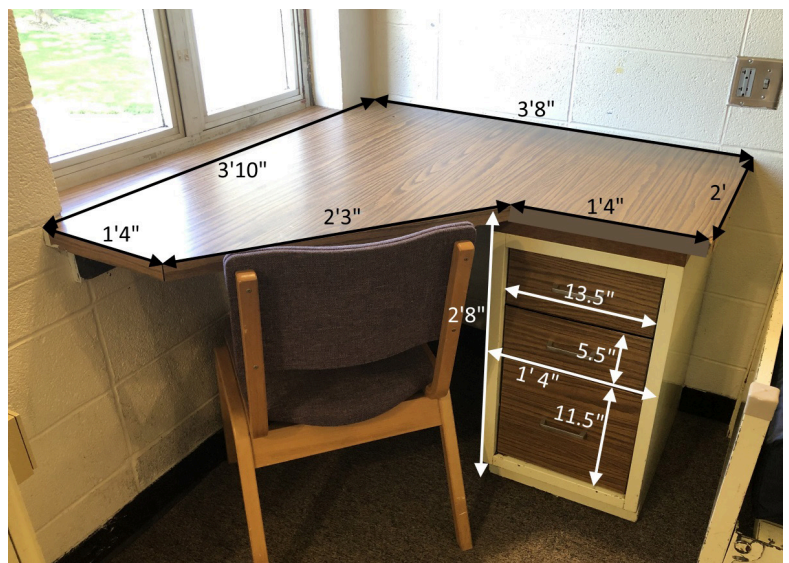

MILLIKAN HALL

Available to Freshmen/Upperclassmen

Room specifications:

Windows: 37.5" wide x 51.5" high

Desk shelf and light: 57" high

Ceiling: 8' 1"

Desk: 30.75" high

Door: 31.75" wide by 84" high

Lofts: Student constructed lofts are allowed.

Moveable furniture: Bunkable beds

Fixed furniture: Closet, dresser, desk

Mattresses: Dieterich/Millikan: 76" long (regular twin sheets will fit)

NOTE: These are measurements of typical rooms. Your room will vary slightly. All furniture must remain in the room. There is no additional space for storage.