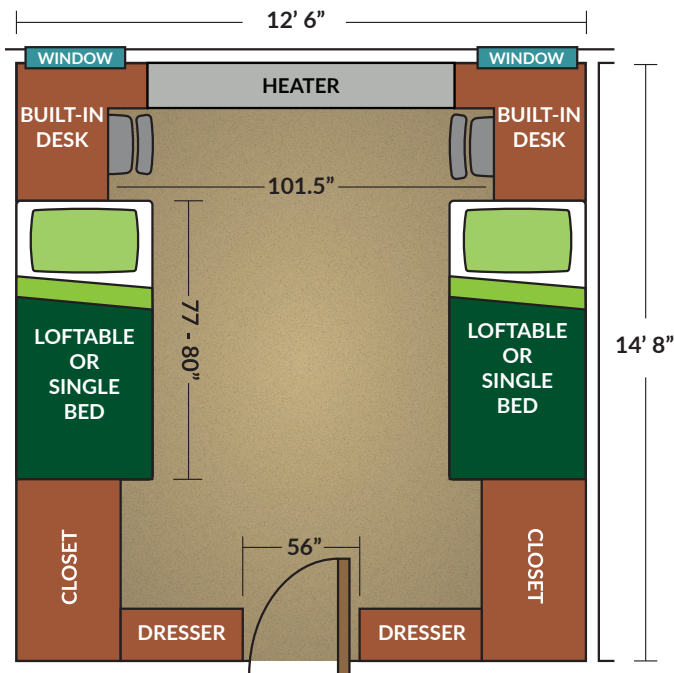

MILLIKAN HALL

Available to Freshmen/Upperclassmen

Room specifications:

Windows: 37.5" wide x 51.5" high

Desk shelf and light: 57" high

Ceiling: 8' 1"

Desk: 30.75" high

Door: 31.75" wide by 84" high

Lofts: Student constructed lofts are allowed.

Moveable furniture: Bunkable beds

Fixed furniture: Closet, dresser, desk

Mattresses: Dieterich/Millikan: 76" long (regular twin sheets will fit)

NOTE: These are measurements of typical rooms. Your room will vary slightly. All furniture must remain in the room. There is no additional space for storage.