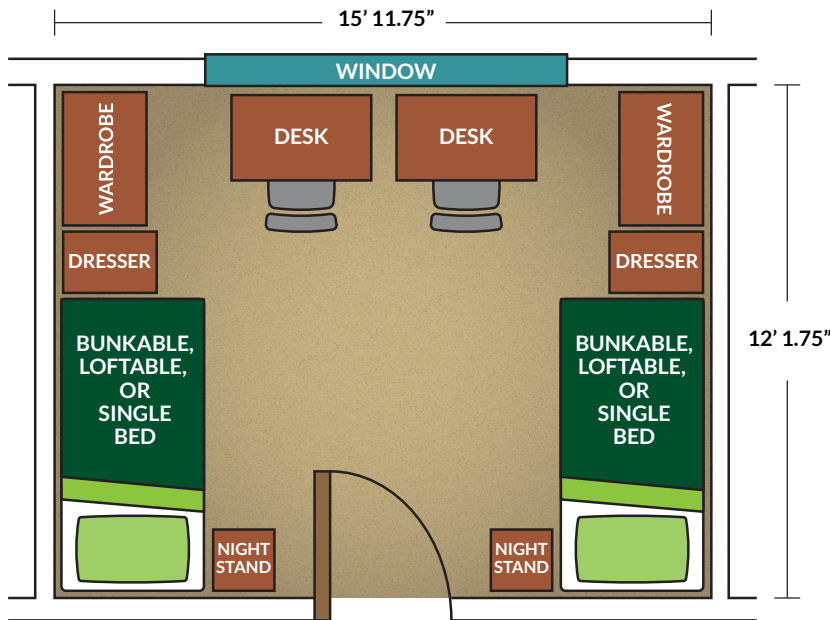

HUDSON-PERRIN HALL

WIDE ROOM LAYOUT

Wardrobe

Nightstand

Available to Freshmen

Room specifications:

Windows: 68" wide x 78" high, mini blinds provided

Ceiling: 9' high

Door: 36" wide x 80" high

Mattresses: 80" long (extra-long twin sheets recommended)

All freestanding furniture with loftable, bunkable or single bed.

NOTE: These are measurements of typical rooms. Your room will vary slightly. All furniture must remain in the room. There is no additional space for storage.

Dresser

For more information about residence hall floor plans visit: www.nwmissouri.edu/housing