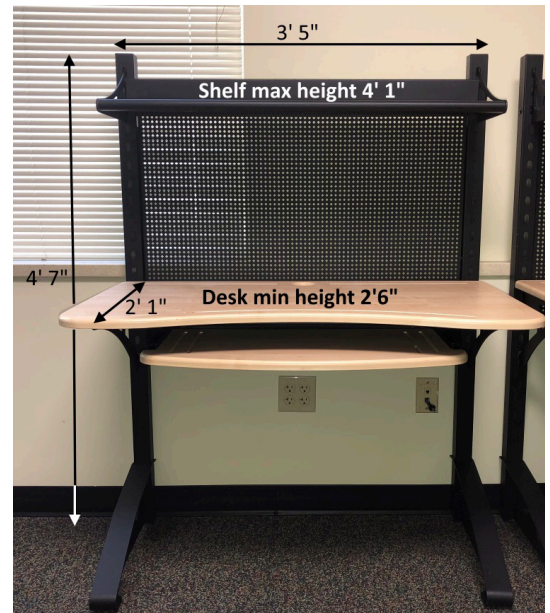

HUDSON-PERRIN HALL

WIDE ROOM LAYOUT

Wardrobe

Nightstand

Available to Freshmen

Room specifications:

Windows: 68" wide x 78" high, mini blinds provided

Ceiling: 9' high

Door: 36" wide x 80" high

Mattresses: 80" long (extra-long twin sheets recommended)

All freestanding furniture with loftable, bunkable or single bed.

NOTE: These are measurements of typical rooms. Your room will vary slightly. All furniture must remain in the room. There is no additional space for storage.