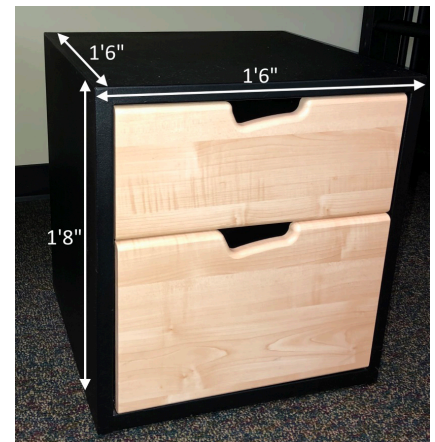

HUDSON-PERRIN HALL

WIDE ROOM LAYOUT

Wardrobe

Nightstand

Available to Freshmen

Room specifications:

Windows: 68" wide x 78" high, mini blinds provided

Ceiling: 9' high

Door: 36" wide x 80" high

Mattresses: 80" long (extra-long twin sheets recommended)

All freestanding furniture with loftable, bunkable or single bed.

NOTE: These are measurements of typical rooms. Your room will vary slightly. All furniture must remain in the room. There is no additional space for storage.