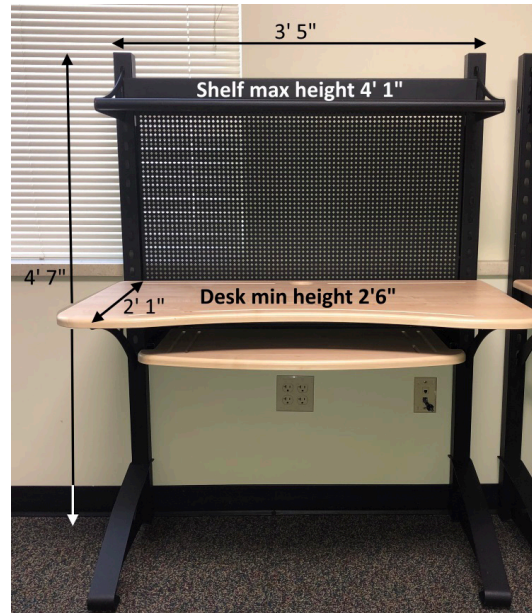

HUDSON-PERRIN HALL

NARROW ROOM LAYOUT

Wardrobe

Nightstand

Available to Freshmen

Room specifications:

Windows: 68" wide x 78" high, mini blinds provided

Ceiling: 9' high

Door: 36" wide x 80" high

Mattresses: 80" long (extra-long twin sheets recommended)

All freestanding furniture with loftable, bunkable or single bed.

NOTE: These are measurements of typical rooms. Your room will vary slightly. All furniture must remain in the room. There is no additional space for storage.