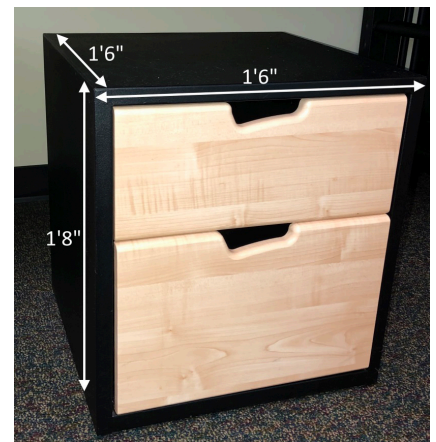

HUDSON-PERRIN HALL

NARROW ROOM LAYOUT

Wardrobe

Nightstand

Available to Freshmen

Room specifications:

Windows: 68" wide x 78" high, mini blinds provided

Ceiling: 9' high

Door: 36" wide x 80" high

Mattresses: 80" long (extra-long twin sheets recommended)

All freestanding furniture with loftable, bunkable or single bed.

NOTE: These are measurements of typical rooms. Your room will vary slightly. All furniture must remain in the room. There is no additional space for storage.