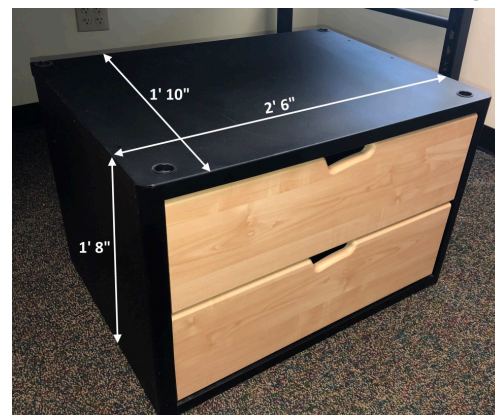

HUDSON-PERRIN HALL

NARROW ROOM LAYOUT

Wardrobe

Nightstand

Available to Freshmen

Room specifications:

Windows: 68" wide x 78" high, mini blinds provided

Ceiling: 9' high

Door: 36" wide x 80" high

Mattresses: 80" long (extra-long twin sheets recommended)

All freestanding furniture with loftable, bunkable or single bed.

NOTE: These are measurements of typical rooms. Your room will vary slightly. All furniture must remain in the room. There is no additional space for storage.