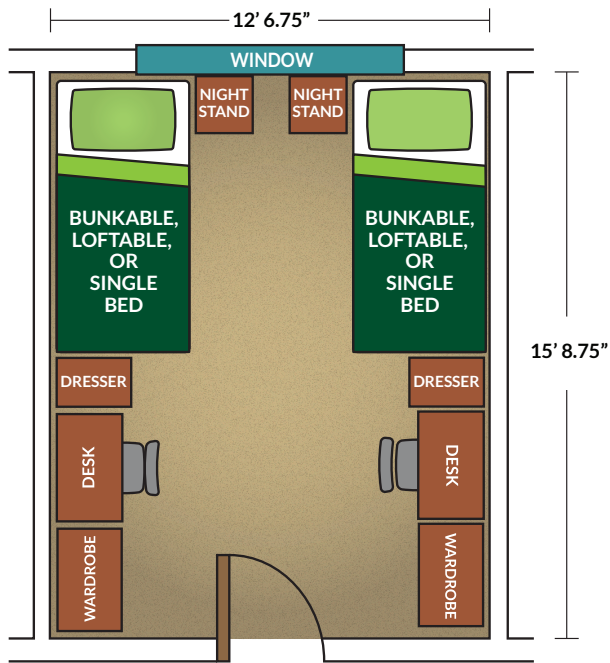

HUDSON-PERRIN HALL

NARROW ROOM LAYOUT

Wardrobe

Nightstand

Available to Freshmen

Room specifications:

Windows: 68" wide x 78" high, mini blinds provided

Ceiling: 9' high

Door: 36" wide x 80" high

Mattresses: 80" long (extra-long twin sheets recommended)

All freestanding furniture with loftable, bunkable or single bed.

NOTE: These are measurements of typical rooms. Your room will vary slightly. All furniture must remain in the room. There is no additional space for storage.