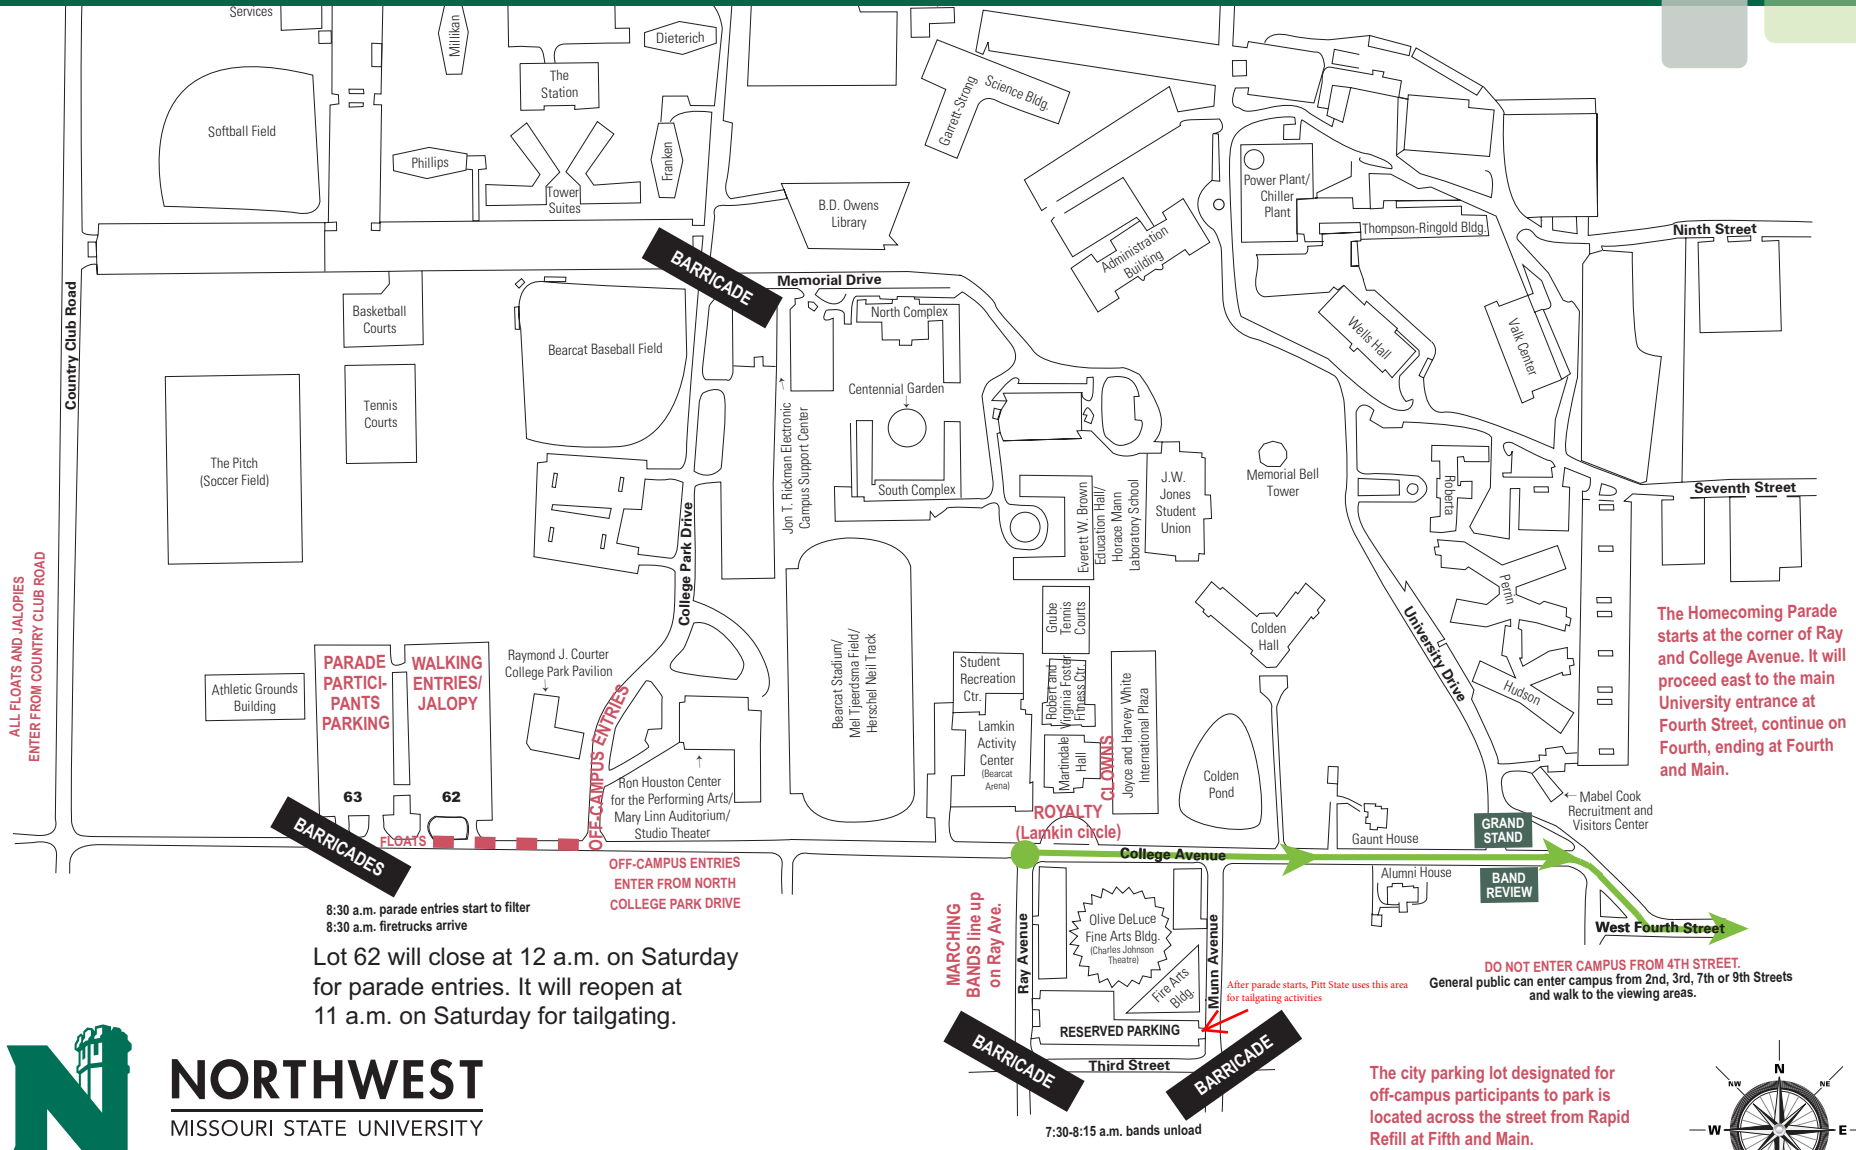

2017 Homecoming Parade Route

NORTHWEST MISSOURI STATE UNIVERSITY

Bearcats Connect