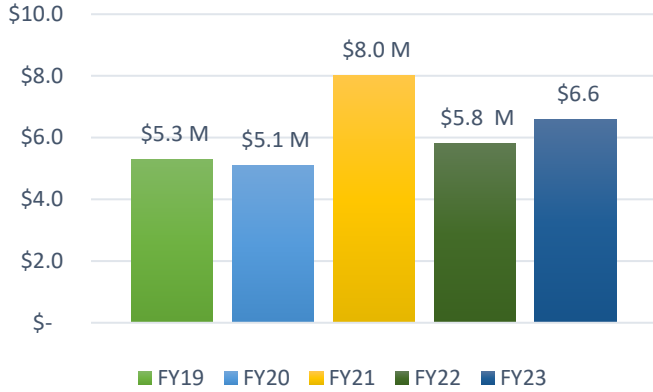

Annual Giving

July 1, 2022 to June 30, 2023 | Northwest Foundation Inc.

Total Private Support to The University

Number of Donors

Foundation Scholarship Awards

Faculty and Staff Giving