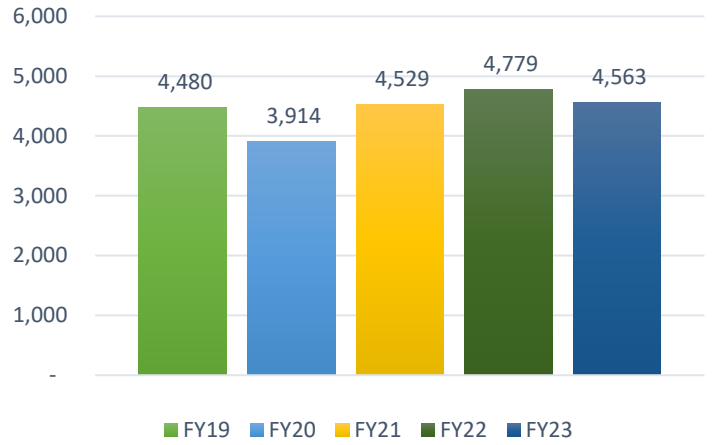

Annual Giving

July 1, 2022 to June 30, 2023 | Northwest Foundation Inc.

Total Private Support to The University

Number of Donors

Foundation Scholarship Awards

Faculty and Staff Giving