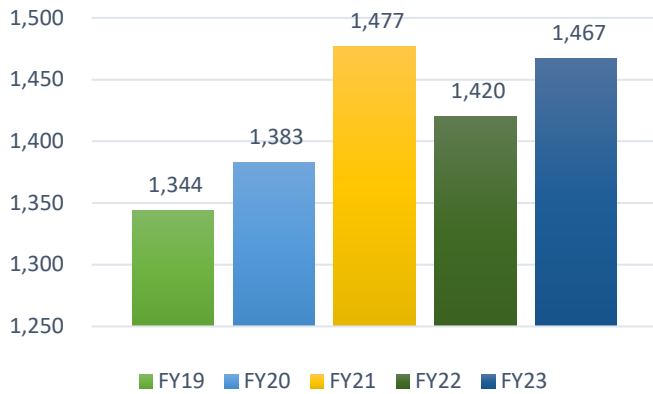

Annual Giving

July 1, 2022 to June 30, 2023 | Northwest Foundation Inc.

Total Private Support to The University

Number of Donors

Foundation Scholarship Awards

Faculty and Staff Giving