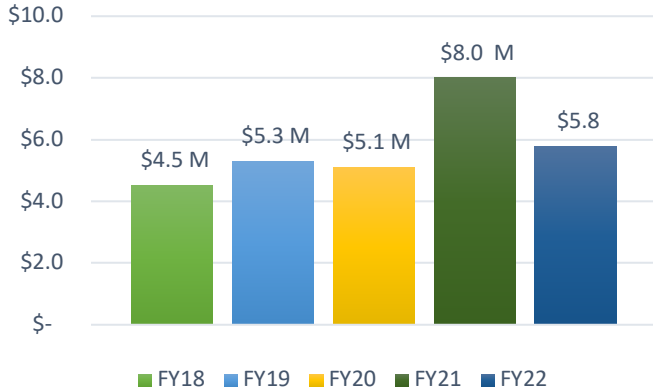

Annual Giving

July 1, 2021 to June 30, 2022 | Northwest Foundation Inc.

Total Private Support to The University

Number of Donors

Foundation Scholarship Awards

Faculty and Staff Giving