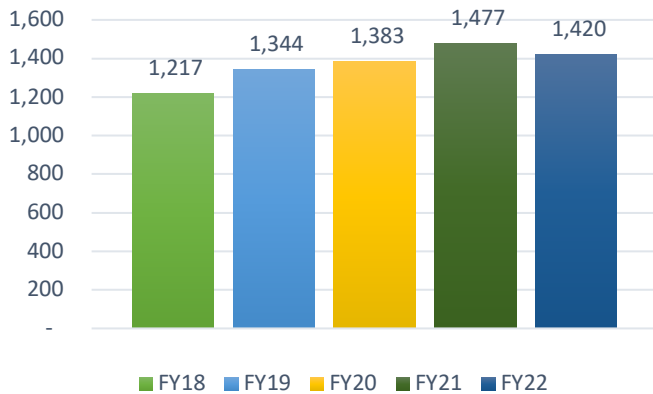

Annual Giving

July 1, 2021 to June 30, 2022 | Northwest Foundation Inc.

Total Private Support to The University

Number of Donors

Foundation Scholarship Awards

Faculty and Staff Giving