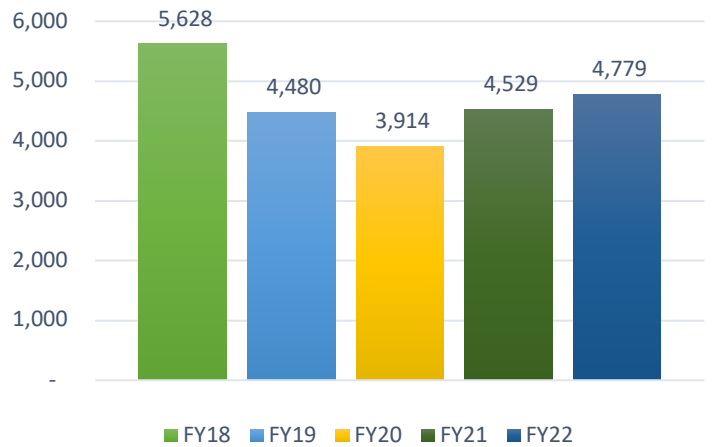

Annual Giving

July 1, 2021 to June 30, 2022 | Northwest Foundation Inc.

Total Private Support to The University

Number of Donors

Foundation Scholarship Awards

Faculty and Staff Giving