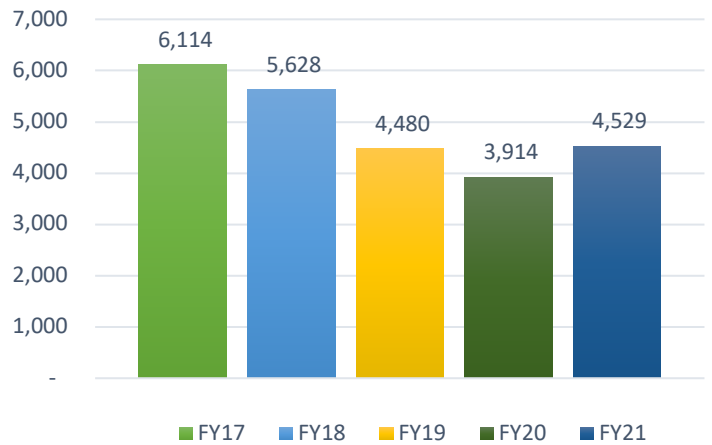

Annual Giving

July 1, 2020 to June 30, 2021 | Northwest Foundation Inc.

Total Private Support to The University

Number of Donors

Foundation Scholarship Awards

Faculty and Staff Giving