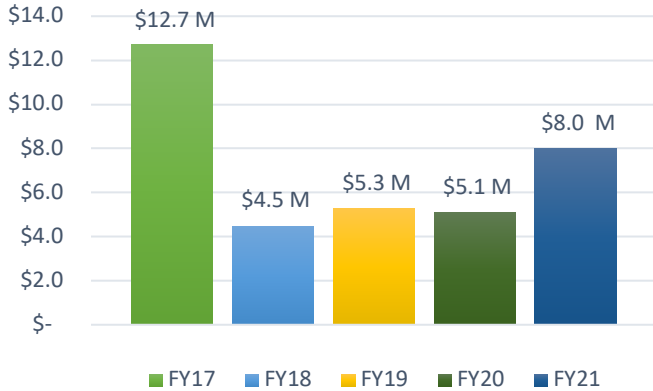

Annual Giving

July 1, 2020 to June 30, 2021 | Northwest Foundation Inc.

Total Private Support to The University

Number of Donors

Foundation Scholarship Awards

Faculty and Staff Giving