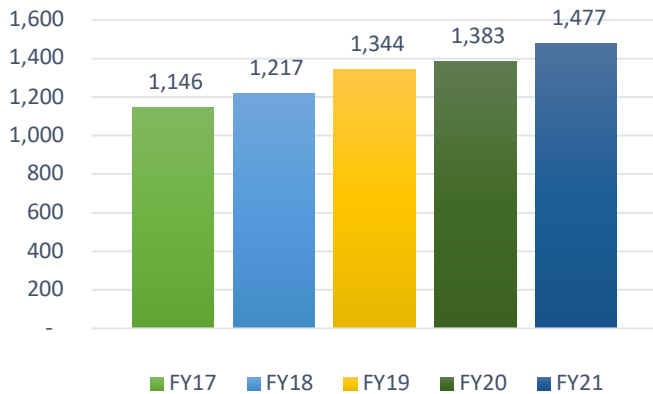

Annual Giving

July 1, 2020 to June 30, 2021 | Northwest Foundation Inc.

Total Private Support to The University

Number of Donors

Foundation Scholarship Awards

Faculty and Staff Giving