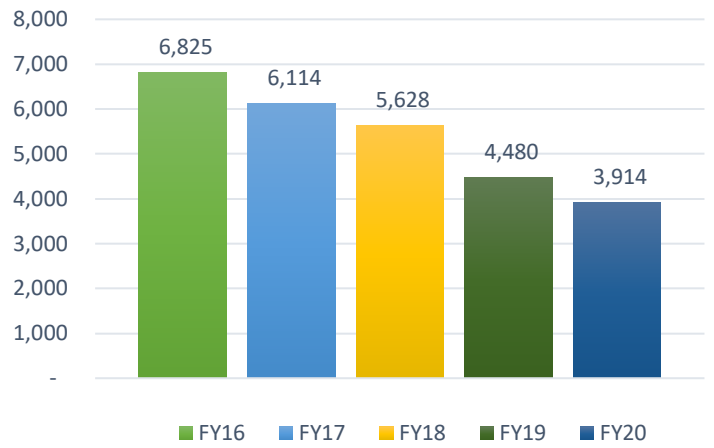

Annual Giving

July 1, 2019, to June 30, 2020 | Northwest Foundation Inc.

Total Private Support to The University

Number of Donors

Foundation Scholarship Awards

Faculty and Staff Giving