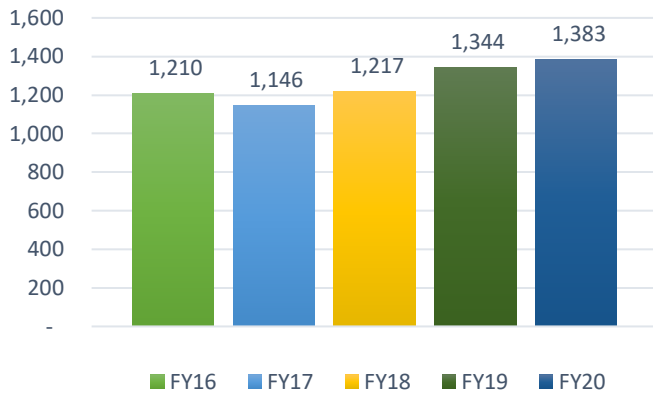

Annual Giving

July 1, 2019, to June 30, 2020 | Northwest Foundation Inc.

Total Private Support to The University

Number of Donors

Foundation Scholarship Awards

Faculty and Staff Giving