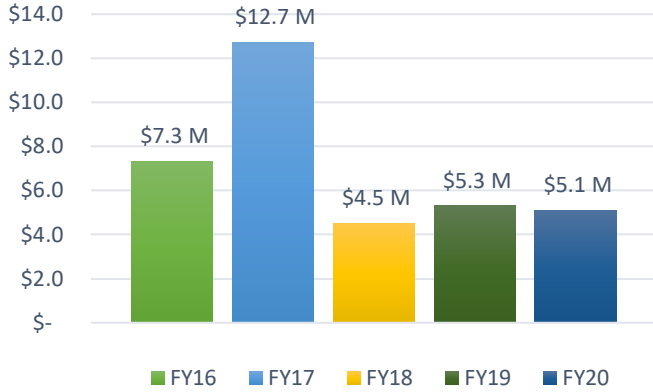

Annual Giving

July 1, 2019, to June 30, 2020 | Northwest Foundation Inc.

Total Private Support to The University

Number of Donors

Foundation Scholarship Awards

Faculty and Staff Giving