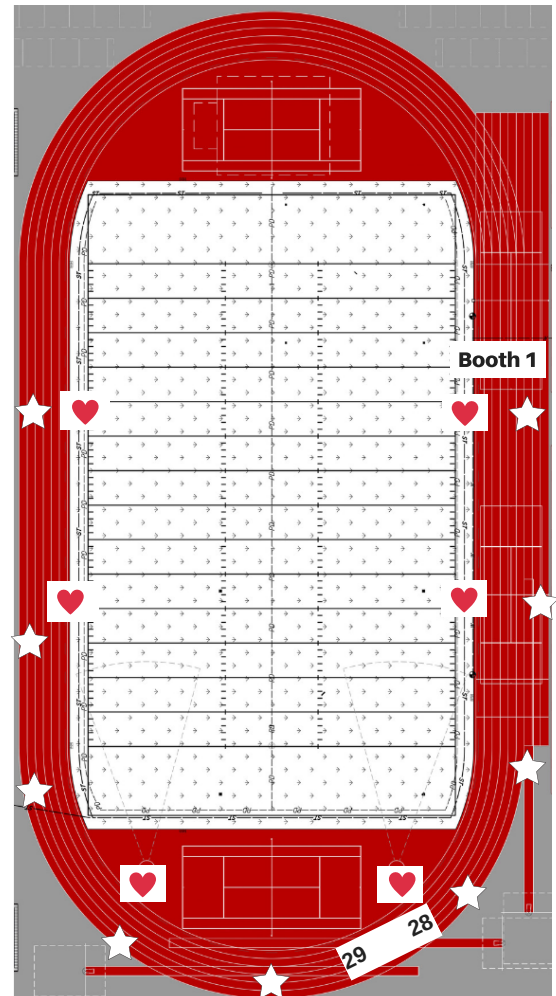

NORTHWEST
MISSOURI STATE UNIVERSITY

CAREER SERVICES

Spring 2020 Career Day

Student Entrance