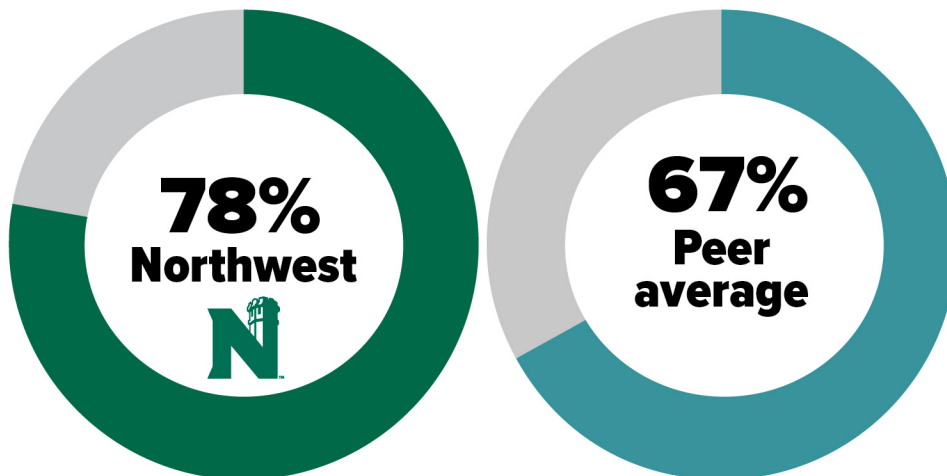

Northwest is in the 99th percentile of national peer institutions