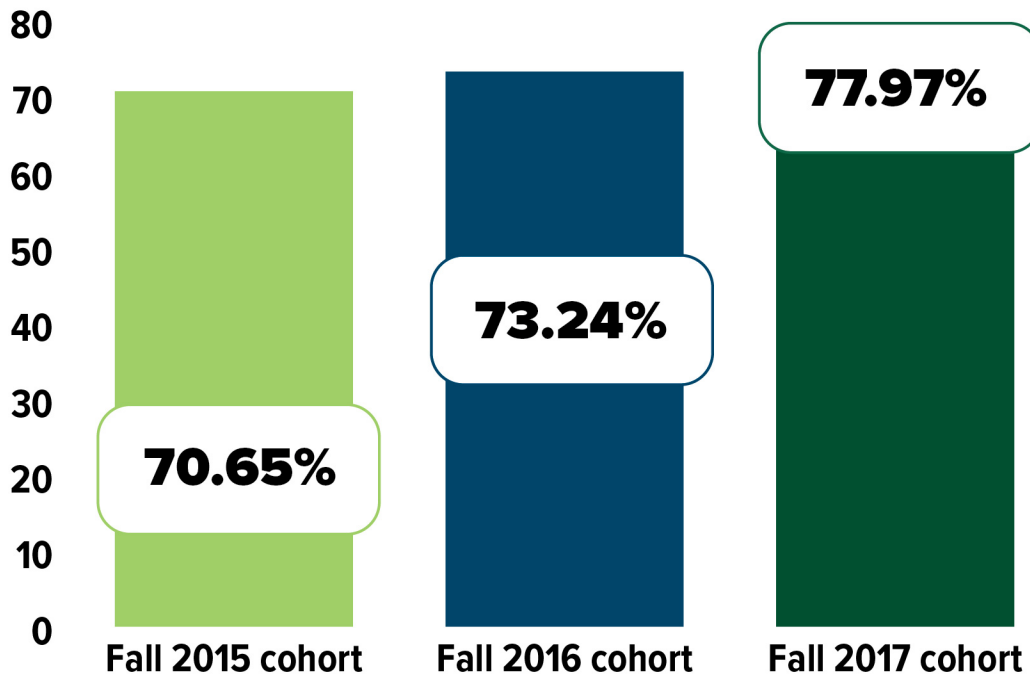

**NORTHWEST**  
MISSOURI STATE UNIVERSITY

# Integrated Student Success Model leads to **7% retention increase**