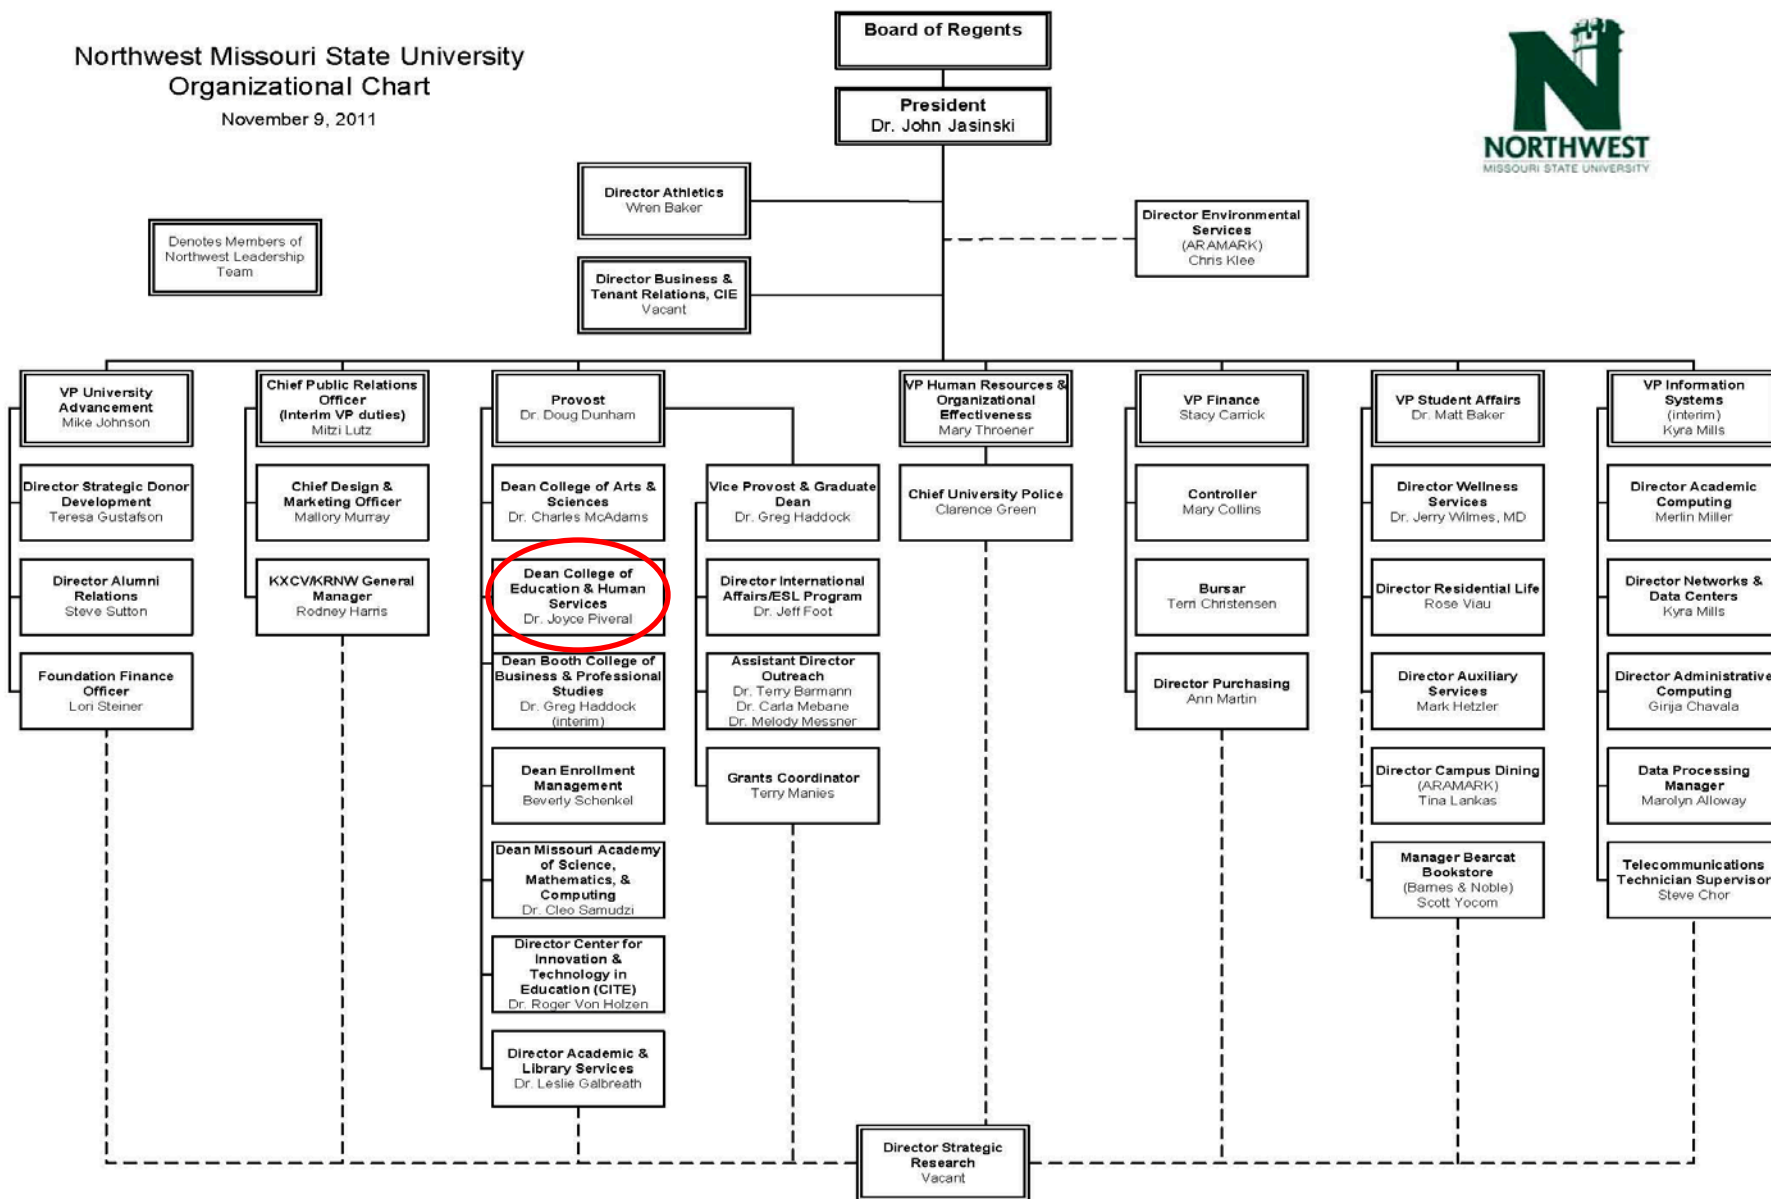

# Northwest Missouri State University Organizational Chart

November 9, 2011

The third and final organizational chart is of Northwest Missouri State University administrative and governance structure.