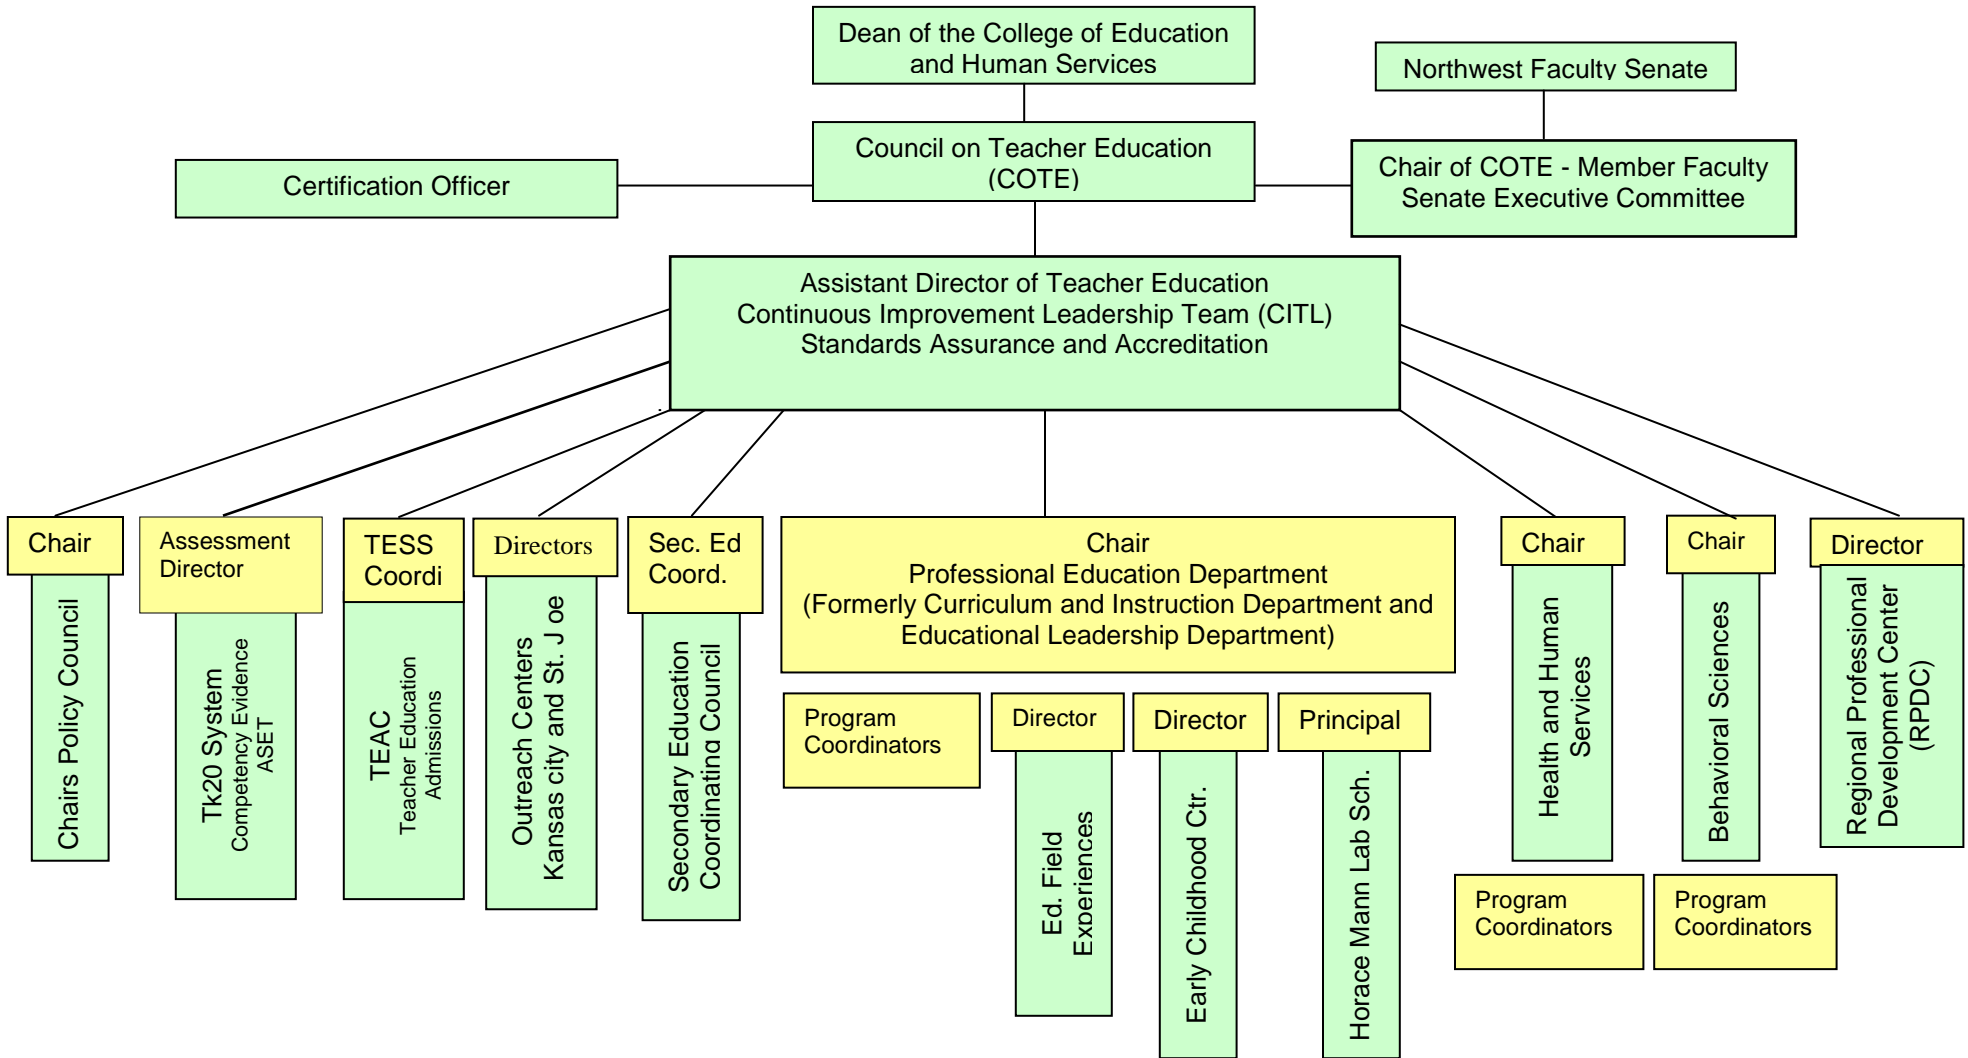

Professional Education Unit Organizational Chart

The first organizational chart below shows the Professional Education Unit governance structure and its relationship to departments, programs and policy making bodies and directors and coordinators of various offices and functions to support educators and programs.