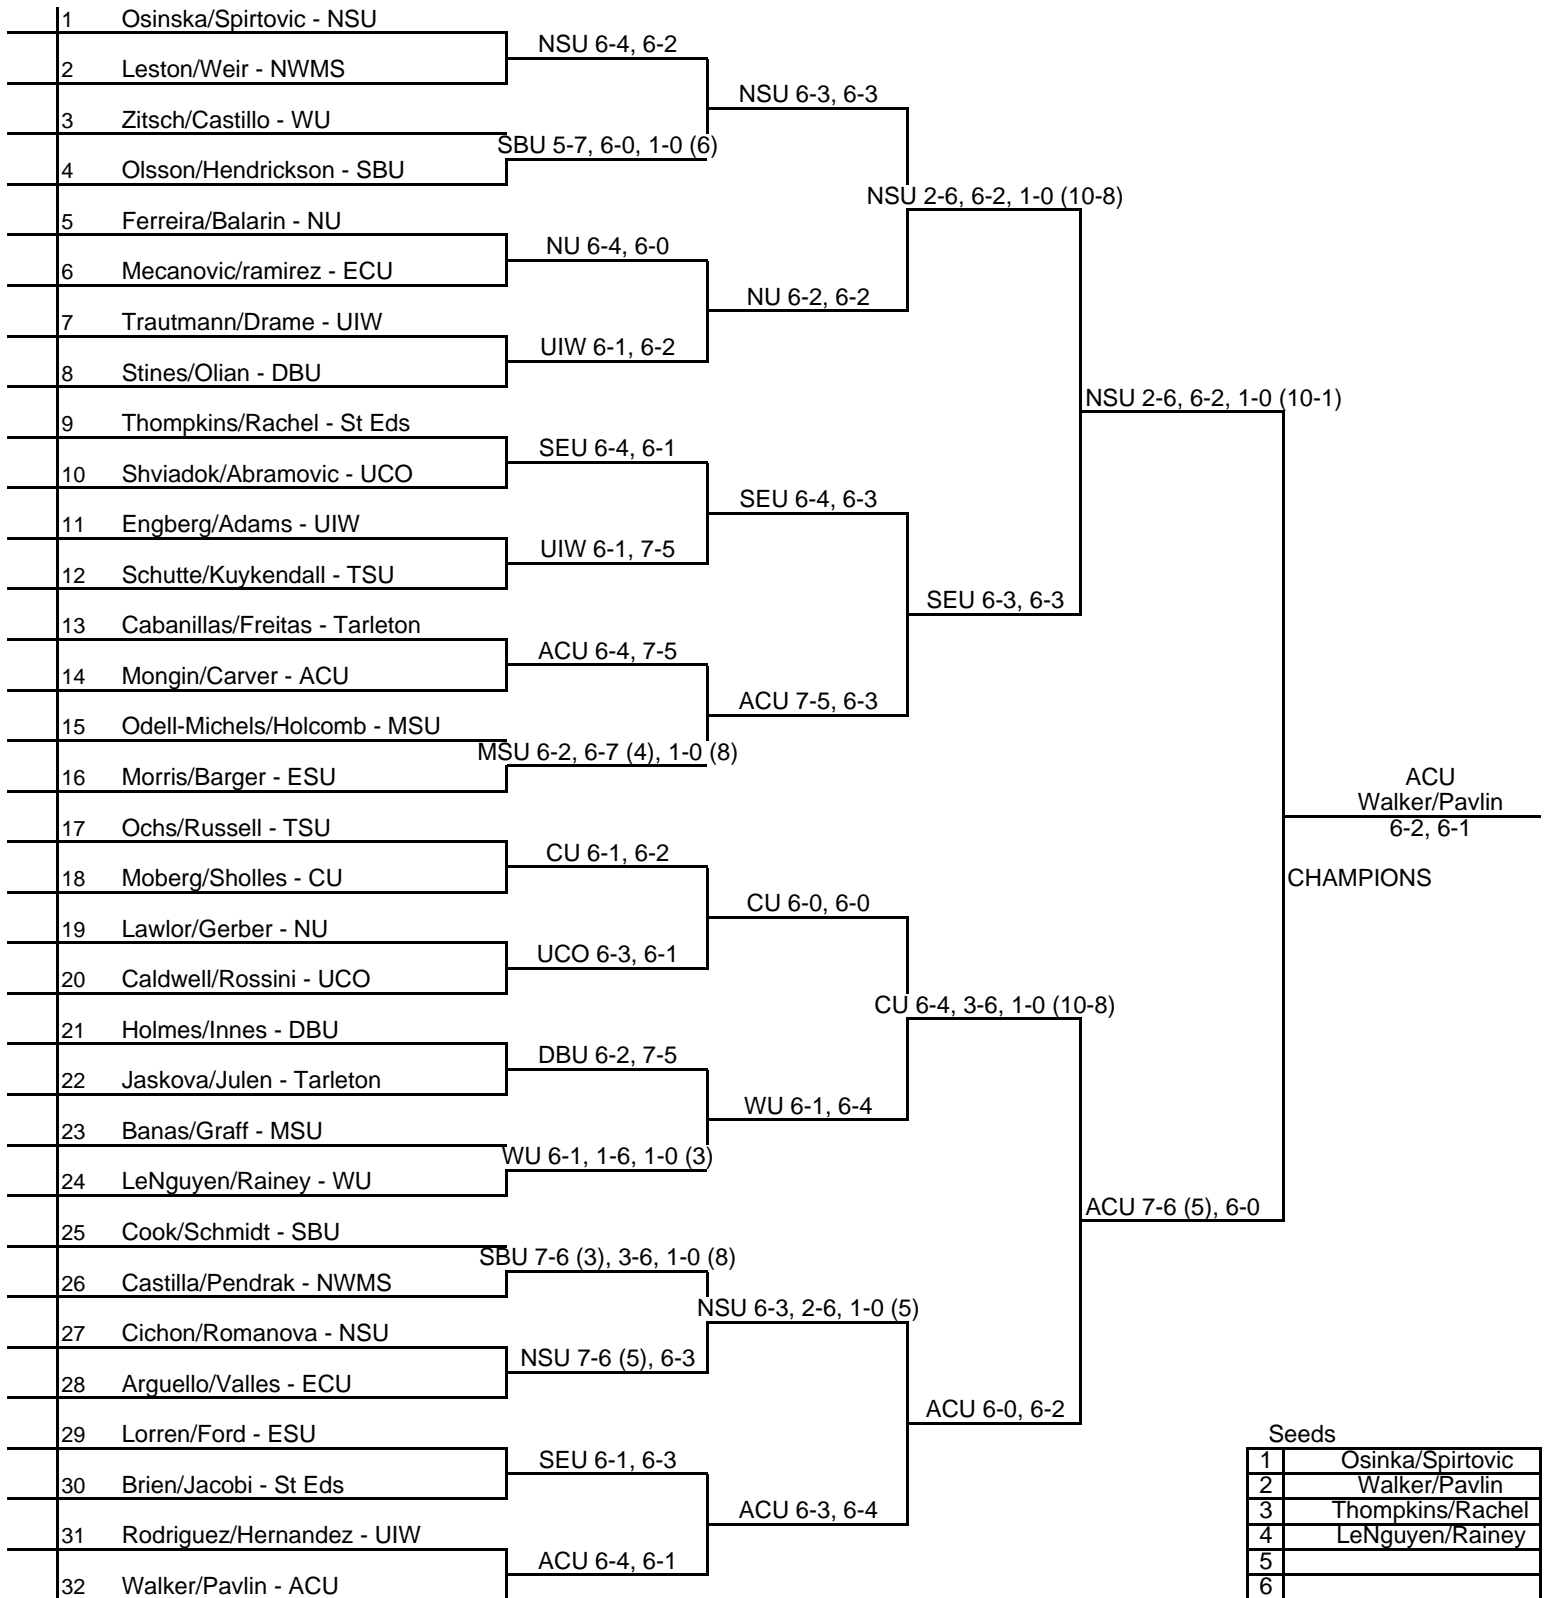

009 Wilson/ITA South Central Women's Championships - Doubles Draw

Hosted by Washburn University, Topeka, KS 9/25-9/27

Seeds

1	Osinka/Spirtovic
2	Walker/Pavlin
3	Thompkins/Rachel
4	LeNguyen/Rainey
5	
6	
7	
8	