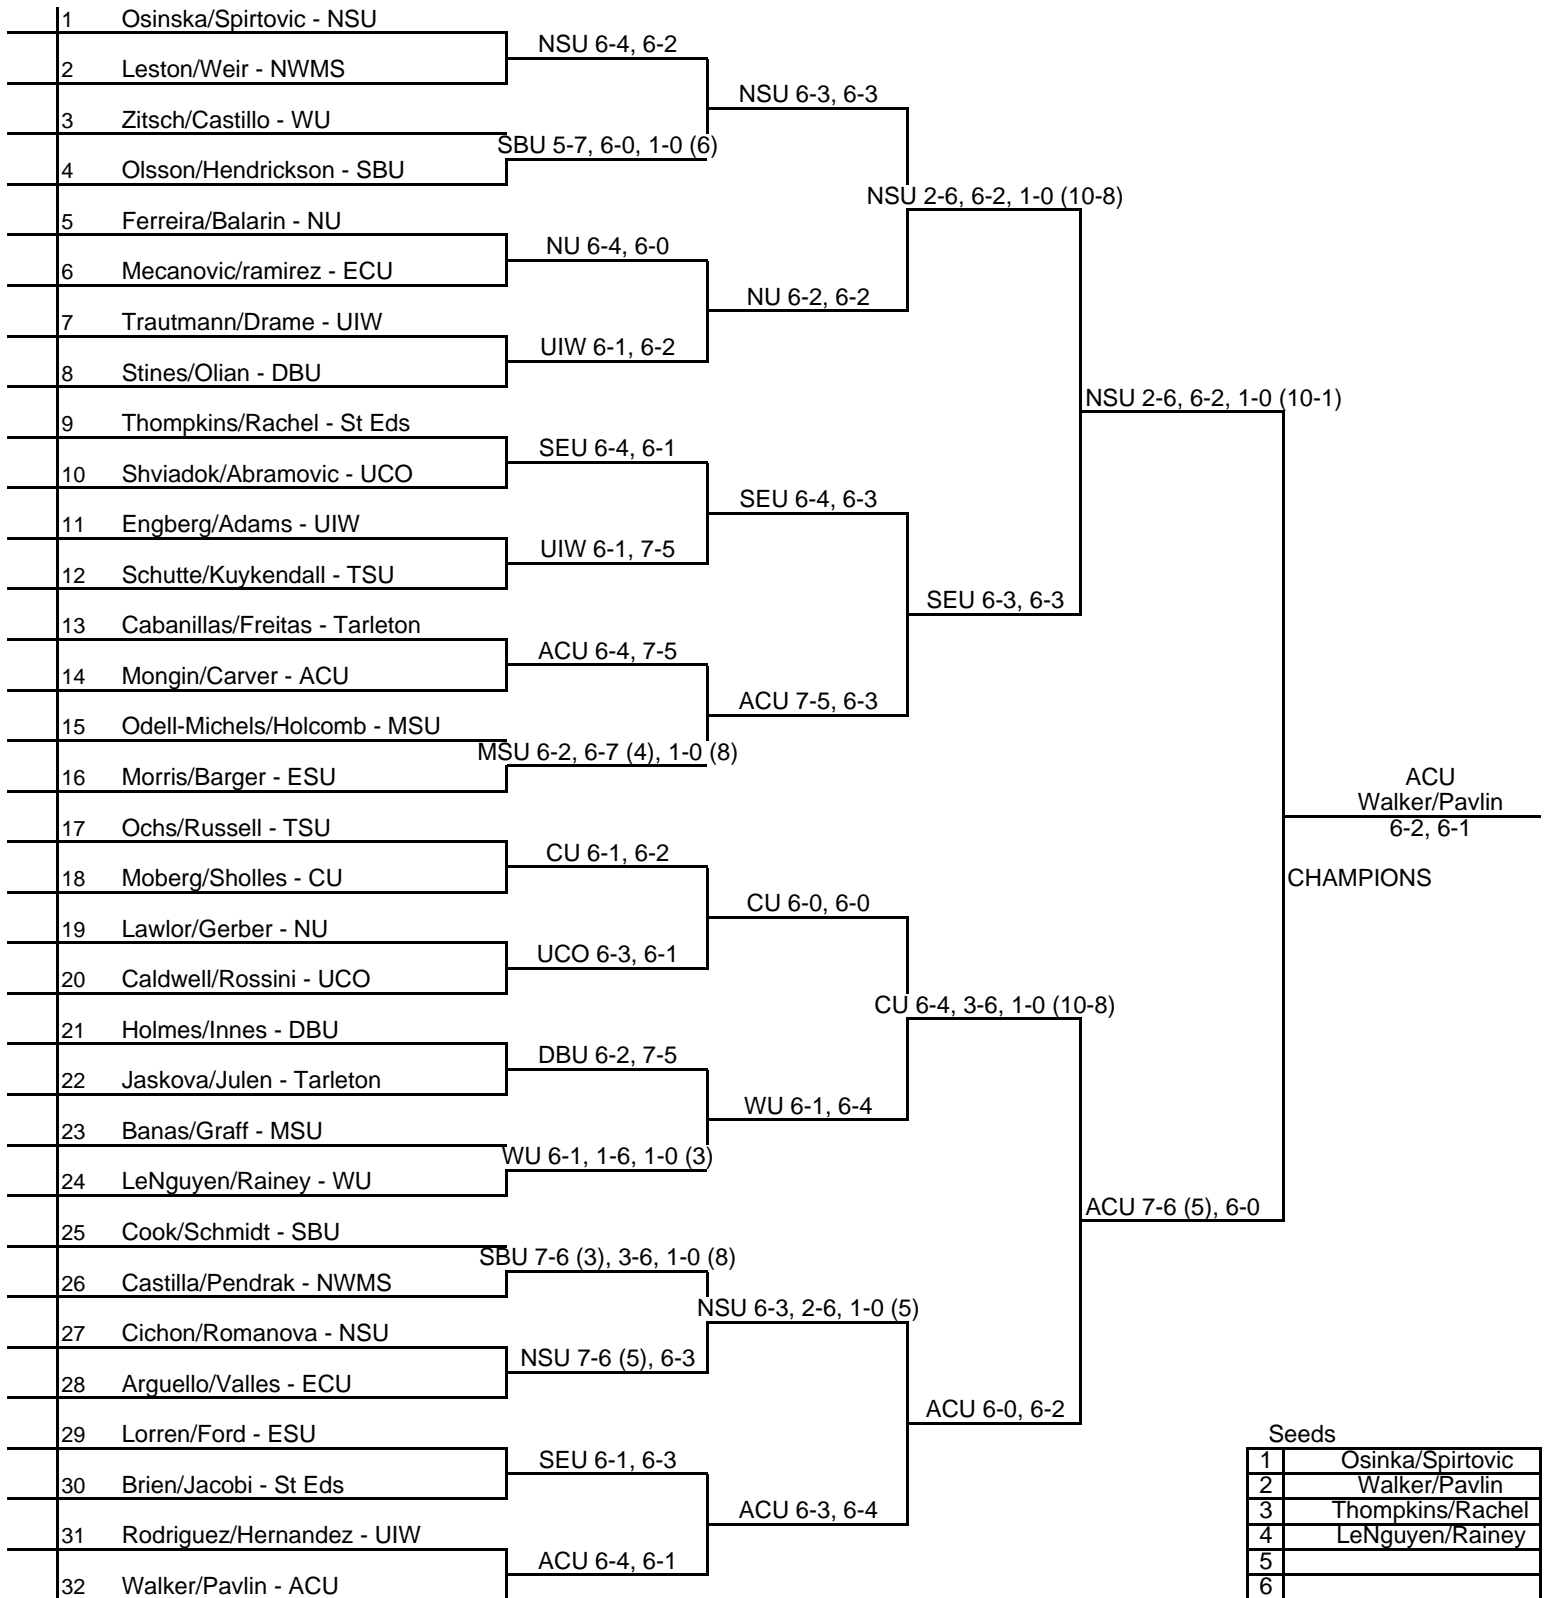

009 Wilson/ITA South Central Women's Championships - Doubles Draw

Hosted by Washburn University, Topeka, KS 9/25-9/27

Seeds	
1	Osinka/Spirtovic
2	Walker/Pavlin
3	Thompkins/Rachel
4	LeNguyen/Rainey
5	
6	
7	
8	