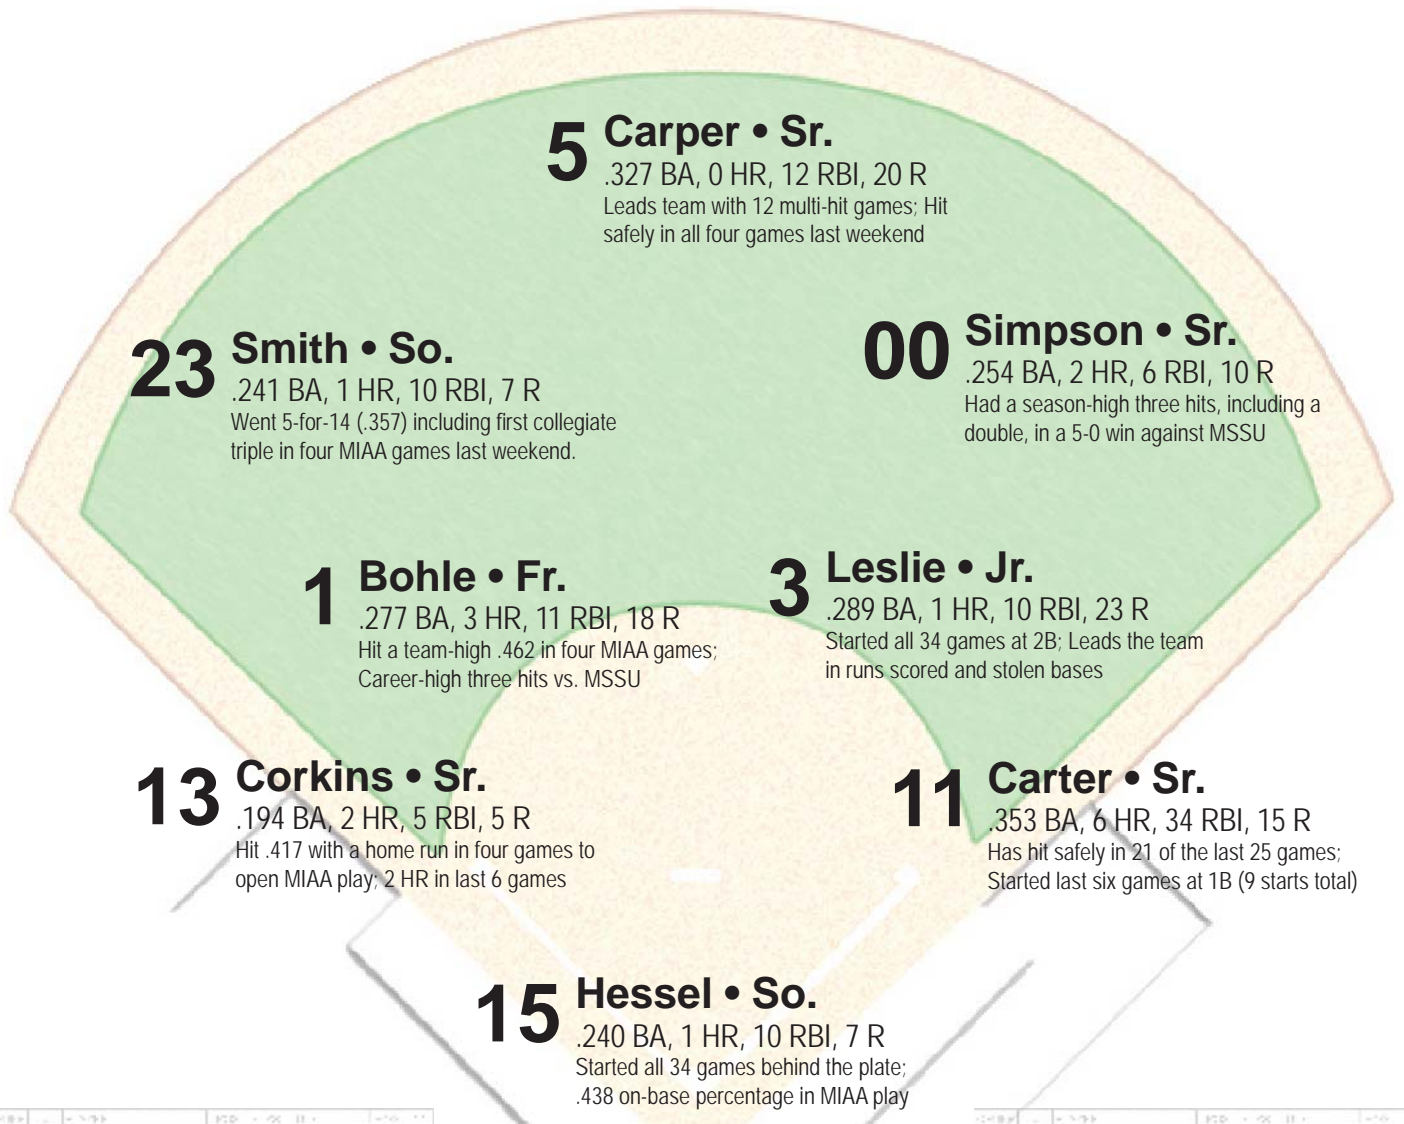

Probable Northwest Starters

Designated Players

20	Saladino • Jr.	.234 BA, 4 HR, 15 RBI, 9 R	Has started 24 games at 1B; Has hit safely in each of the last four games
2	Teshack • Fr.	.214 BA, 0 HR, 1 RBI, 3 R	Has started nine games (2 - LF; 7 - DP); Went 1-for-3 vs. Upper Iowa in last app.
22	Peters • Fr.	.278 BA, 0 HR, 2 RBI, 11 R	Started first 20 games in left field; Will miss the rest of season with a leg inj.