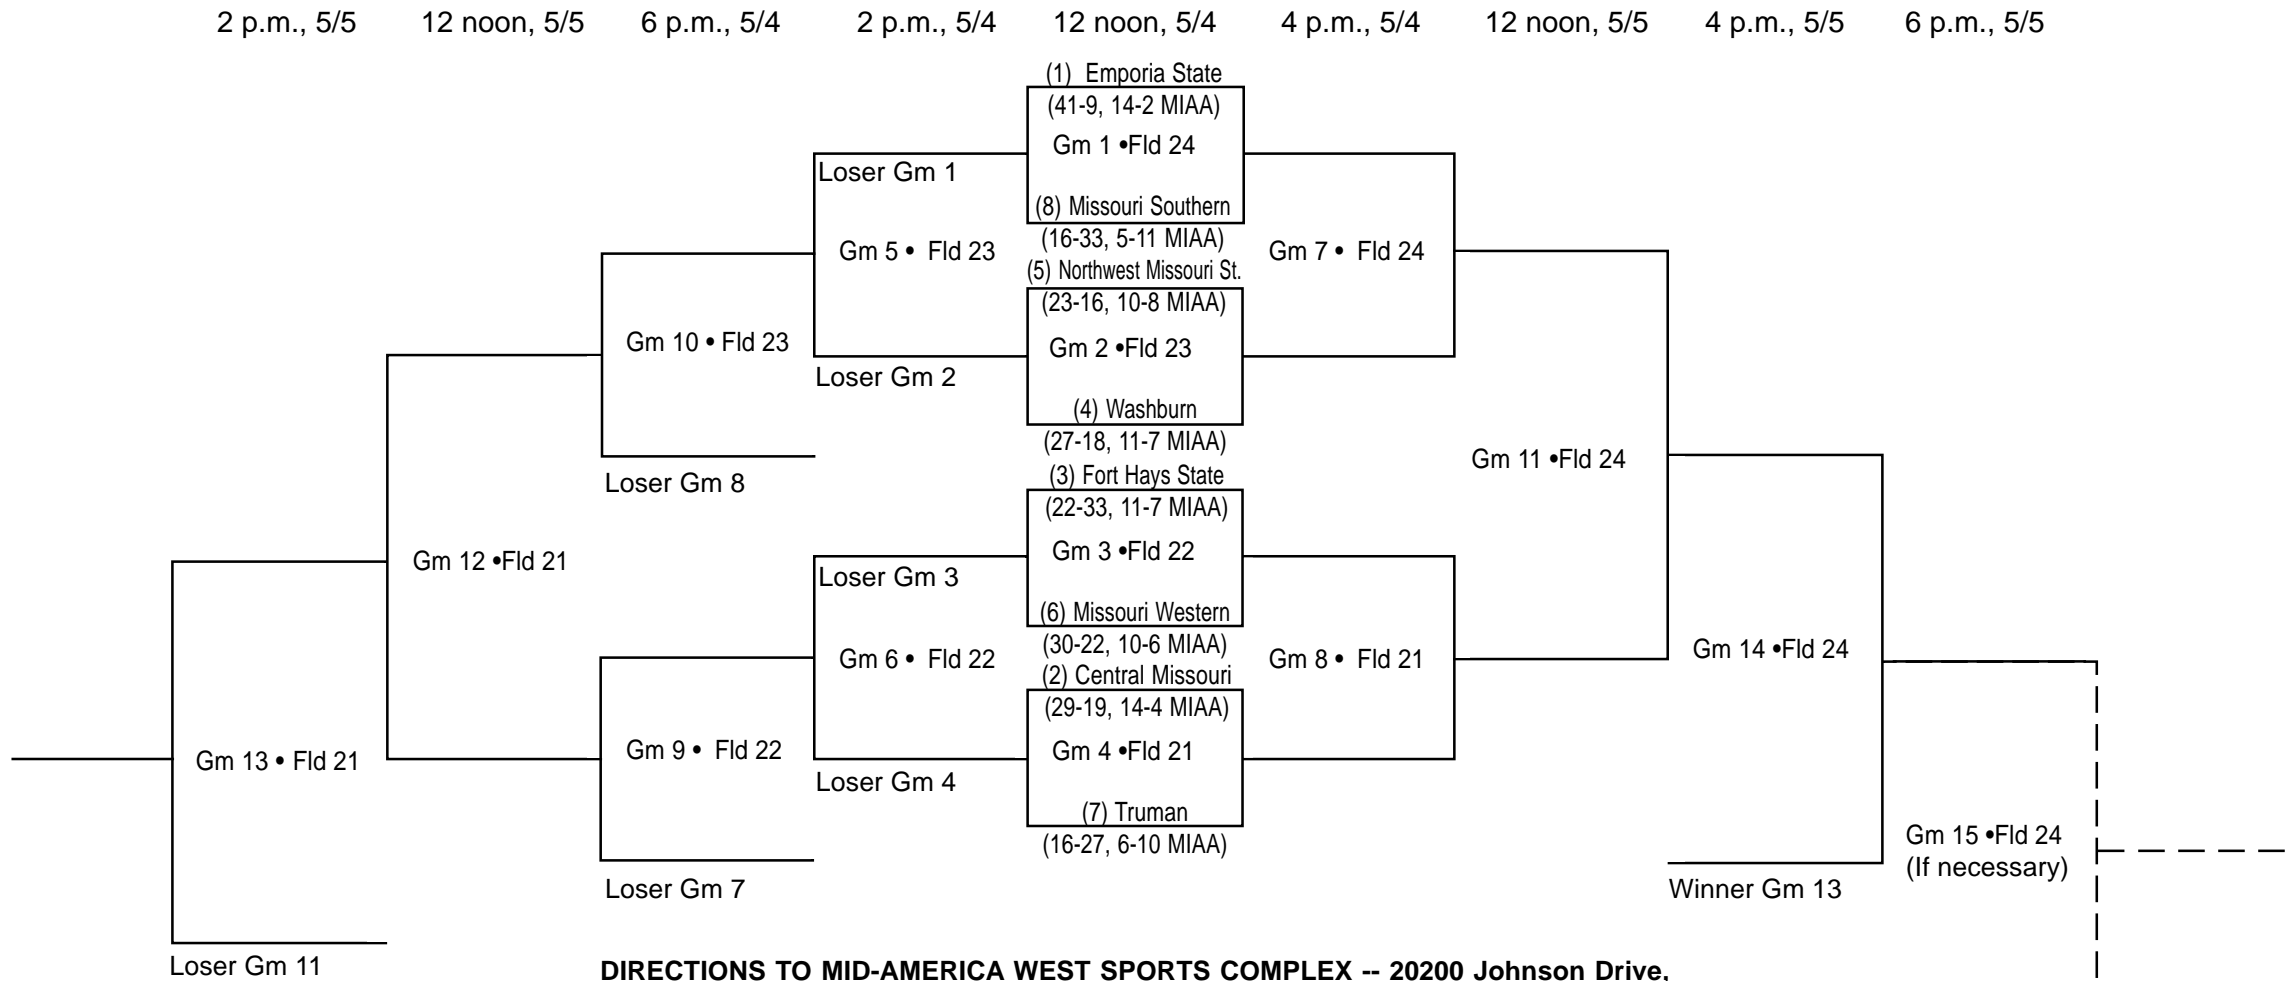

MIAA Softball Tournament

May 4-5, 2007

Mid-America West Sports Complex

Shawnee, Kan.

DIRECTIONS TO MID-AMERICA WEST SPORTS COMPLEX -- 20200 Johnson Drive, Shawnee, Kan.: Take Interstate 435 West (I-435 South on the Kansas side of the loop if you are coming from I-70) to the Johnson Drive exit (6C). Go west 2 1/4 miles on Johnson Drive. *Note: There are two softball complexes on Johnson Drive. Mid-America West is on the right side of the street as you go west on Johnson Drive and will be the second of the two complexes you'll come to as you drive west.*