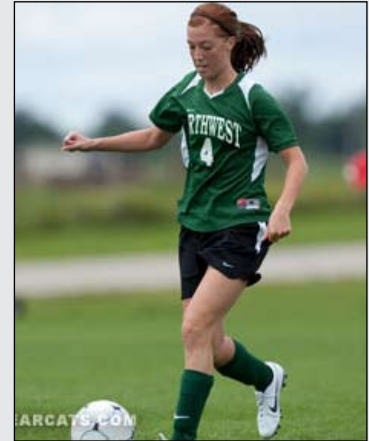

Northwest will play their last two games of the regular season this Thursday and Saturday.

QUICK FACTS

City / Zip	Maryville, Mo. 64468
Founded / Enrollment	1905 / 6,900
Nickname	Bearcats
School Colors	Forest Green and White
Affiliation	NCAA Division II
Conference	Mid-America Intercollegiate Athletics Association
President	Dr. John Jasinski
Athletic Director	Dr. Bob Boerigter
Athletic Dept. Phone	(660) 562-1713
Athletic Department Fax	(660) 562-1493
Home Pitch	Bearcat Pitch (600)
All-Time Record	66-112-16 (.619)

Coaching

Head Coach	Tracy Hoza (Mercyhurst '95)
School Record	48-71-14 / 7 years
Career Record	same
Office Phone	(660) 562-1302
Graduate Assistant	Shuhei Sano
Student Assistants	Ky Hill Amanda Deml

2009 ROSTER

#	Name	Pos.	Ht.	Yr.	Hometown (Previous School)
00	Kira Lazenby	GK	5-7	Sr.	Payson, Utah (UTEP)
1	Ali Swaggart	GK	5-10	Fr.	Belton, Mo. (Belton HS)
2	Ashley Miller	D	5-7	Jr.	Fort Dodge, Iowa (Iowa Central C.C.)
3	Abby Hobgood	D	5-6	Sr.	Kansas City, Mo. (Archbishop O'Hara HS)
4	Andrea Tritz	F	5-7	Sr.	Sioux City, Iowa (Iowa Central CC)
5	Witney Macken	M	5-4	Jr.	Kansas City, Mo. (Oak Park HS)
6	Amanda Bundrant	F	5-4	Fr.	Lenexa, Kan. (Shawnee Mission West)
7	Amanda Olah	M	5-6	Jr.	San Diego, Calif. (Granite Hills HS)
8	Shannon FitzGerald	M	5-5	Sr.	Springfield, Mo. (Springfield Catholic HS)
9	Kelsey Sanders	F	5-4	Jr.	Vail, Colo. (Battle Mountain HS)
10	Heidi Sobota	M	5-8	Jr.	Columbus, Neb. (Briar Cliff University)
11	Katie Beiermann	F	5-10	Fr.	Columbus, Neb. (Scotus Central Catholic HS)
12	Andrea Freeman	M	5-6	Jr.	Cedar Rapids, Iowa (Washington HS)
13	Jessica Braun	D	5-9	Sr.	Omaha, Neb. (Millard South HS)
14	Ashley Blanchard	M	5-7	So.	Maryville, Mo. (Maryville HS)
15	Kate Horvat	D	5-8	So.	Kansas City, Kan. (Piper HS)
16	Merydeth Cummings	D	5-10	Fr.	Papillion Neb. (Papillion-La Vista South HS)
18	Jacque Dedovesh	D	5-5	So.	Lee's Summit, Mo. (Lee's Summit West HS)
19	Rae Hildreth	M	5-6	Sr.	Parkville, Mo. (Park Hill South HS)
21	Sara Meidlinger	M/D	5-3	Sr.	Omaha, Neb. (College of St. Mary)
22	Rikki Southard	F	5-6	Sr.	Council Bluffs, Iowa (UTEP)
23	Hannah Barnett	F	5-4	Jr.	St. Joseph, Mo. (Benton HS)
24	Erica Hatcher	F	5-4	So.	Colorado Springs, Colo. (Leilehua [Hawaii] HS)
26	Sarah Jackson	M	5-3	So.	Kansas City, Mo. (Oak Park HS)
27	Kelly Obley	M	5-8	So.	Norwalk, Iowa (Norwalk HS)
28	Elizabeth Fulton	GK	5-6	Jr.	Branson, Mo. (Branson HS)

Northwest Missouri State University • Bearcats Athletics

800 University Dr., LAC Press Box • Maryville, MO 64468

(660) 562-1118 • www.northwestbearcats.com