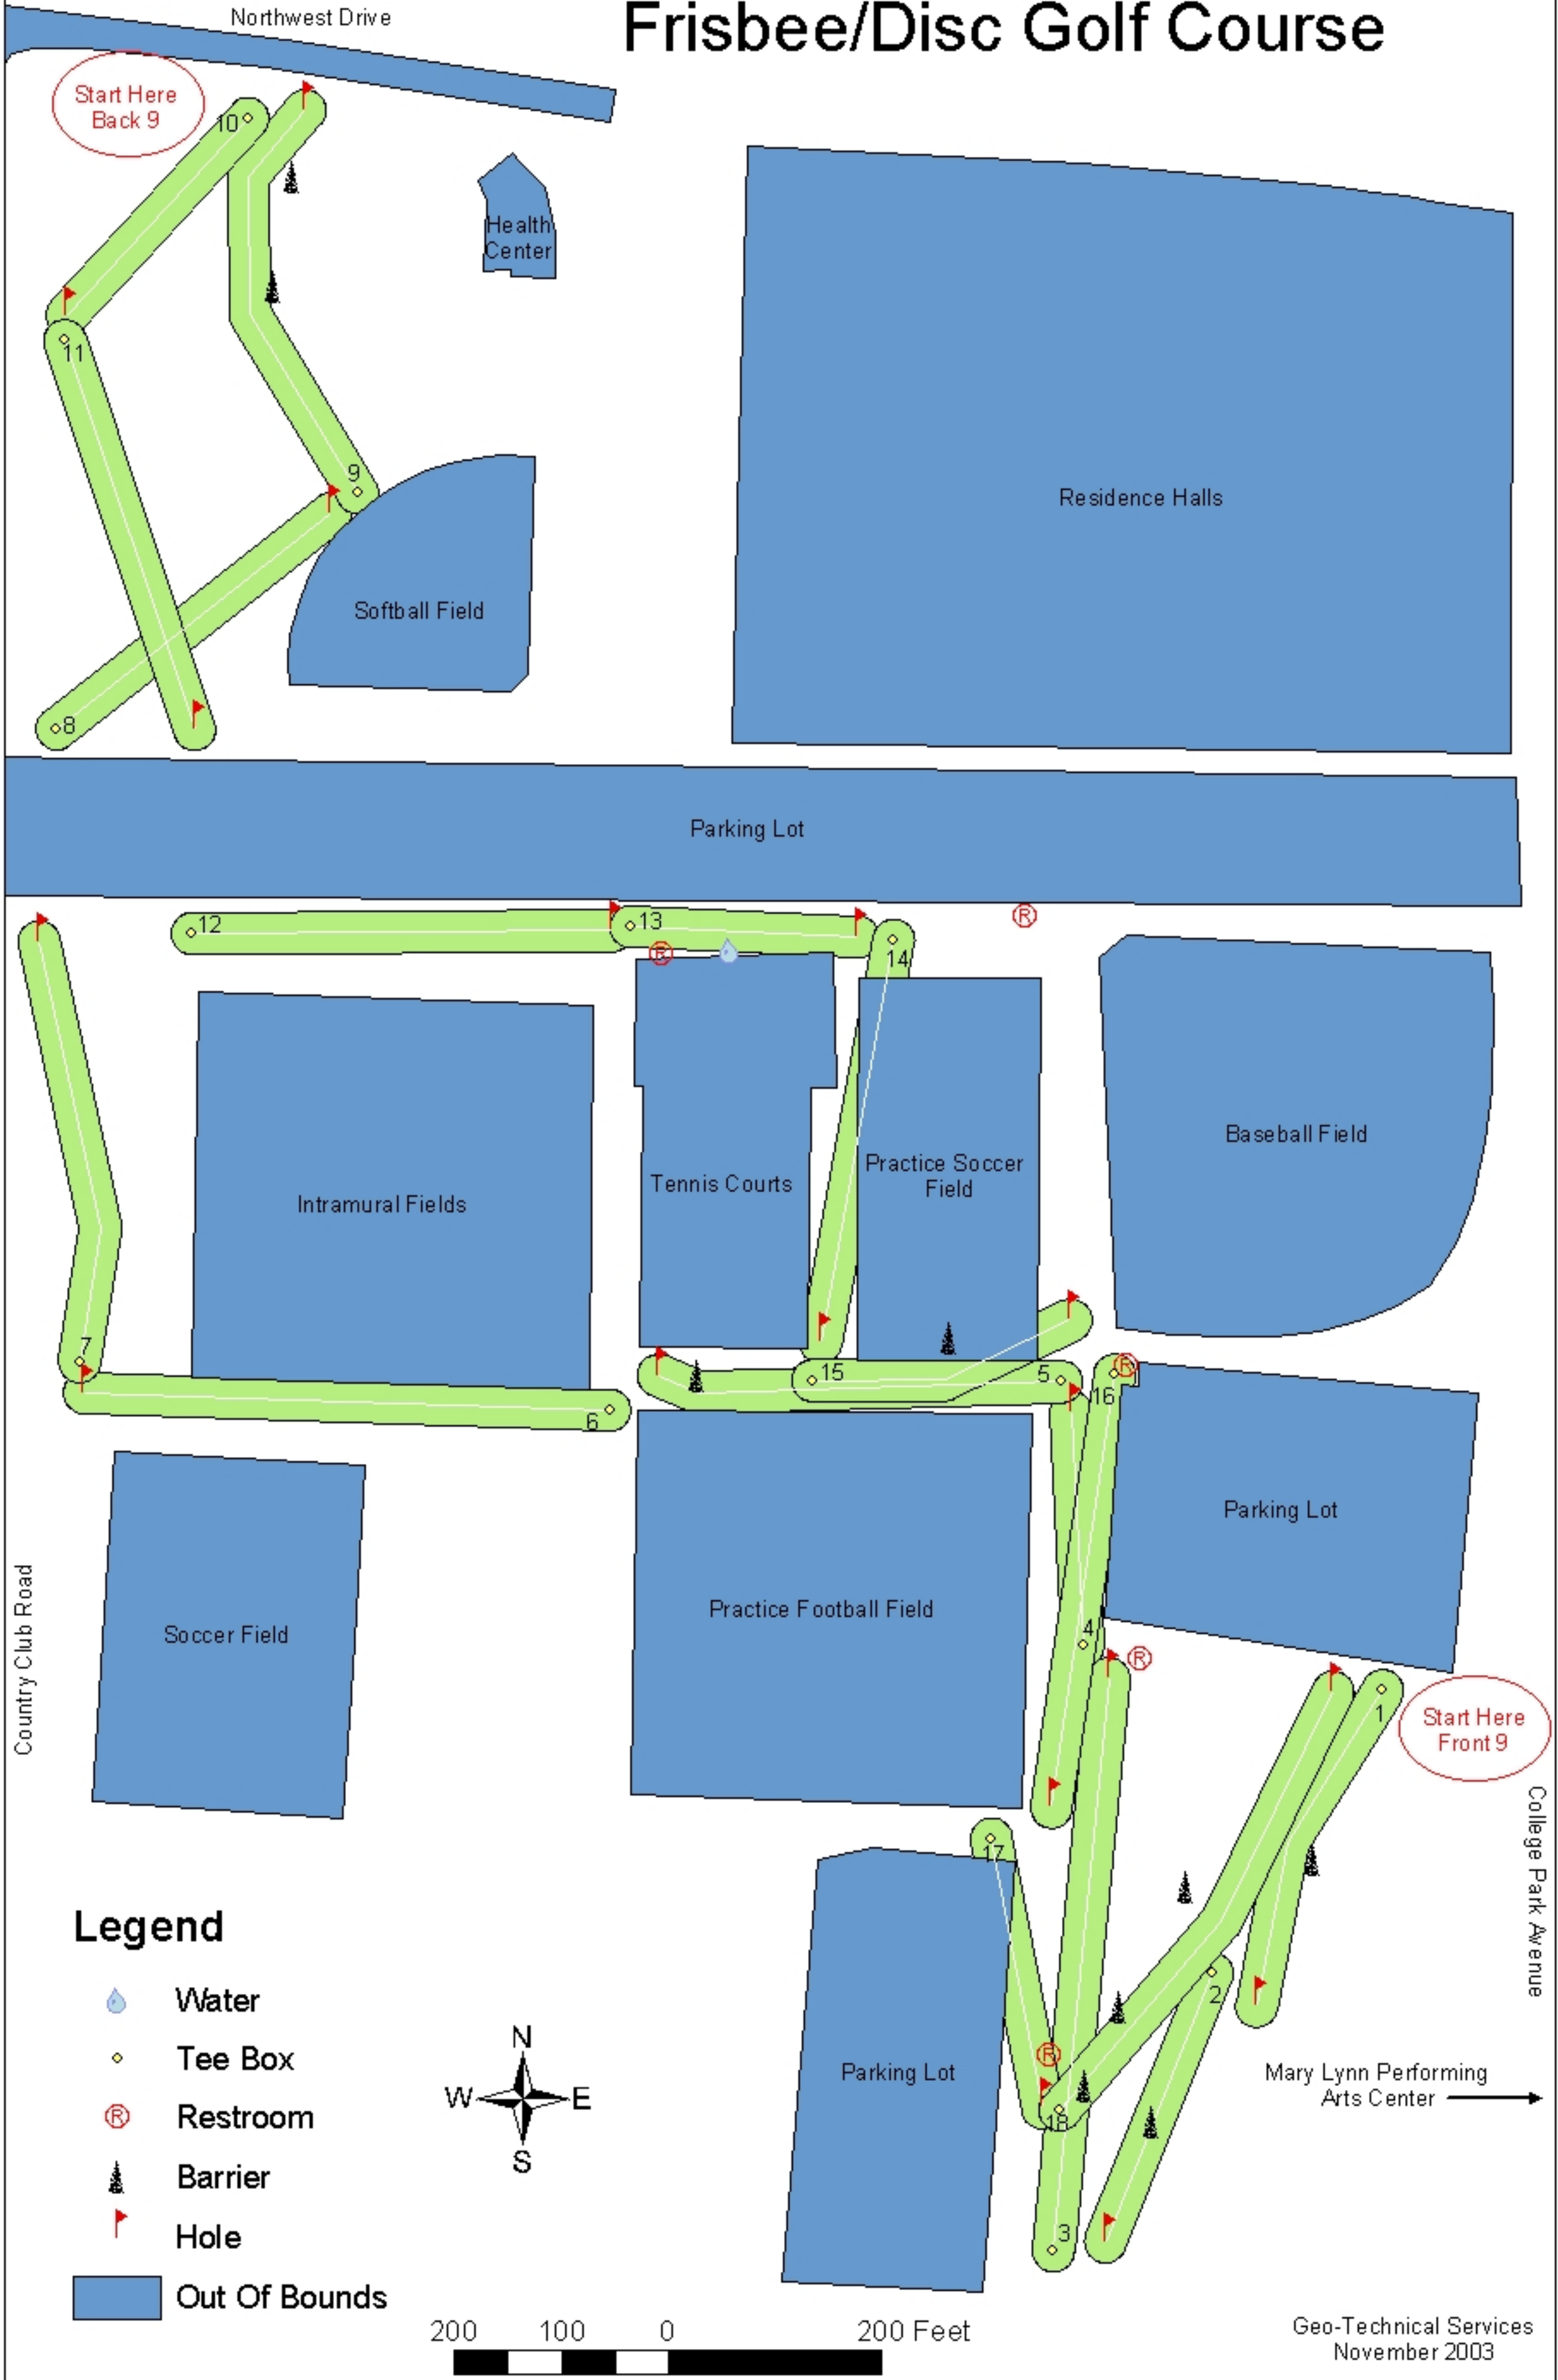

Northwest Missouri State University Frisbee/Disc Golf Course

Start Here
Back 9

Start Here
Front 9

Legend

-  Water
-  Tee Box
-  Restroom
-  Barrier
-  Hole
-  Out Of Bounds

200 100 0 200 Feet

Geo-Technical Services
November 2003